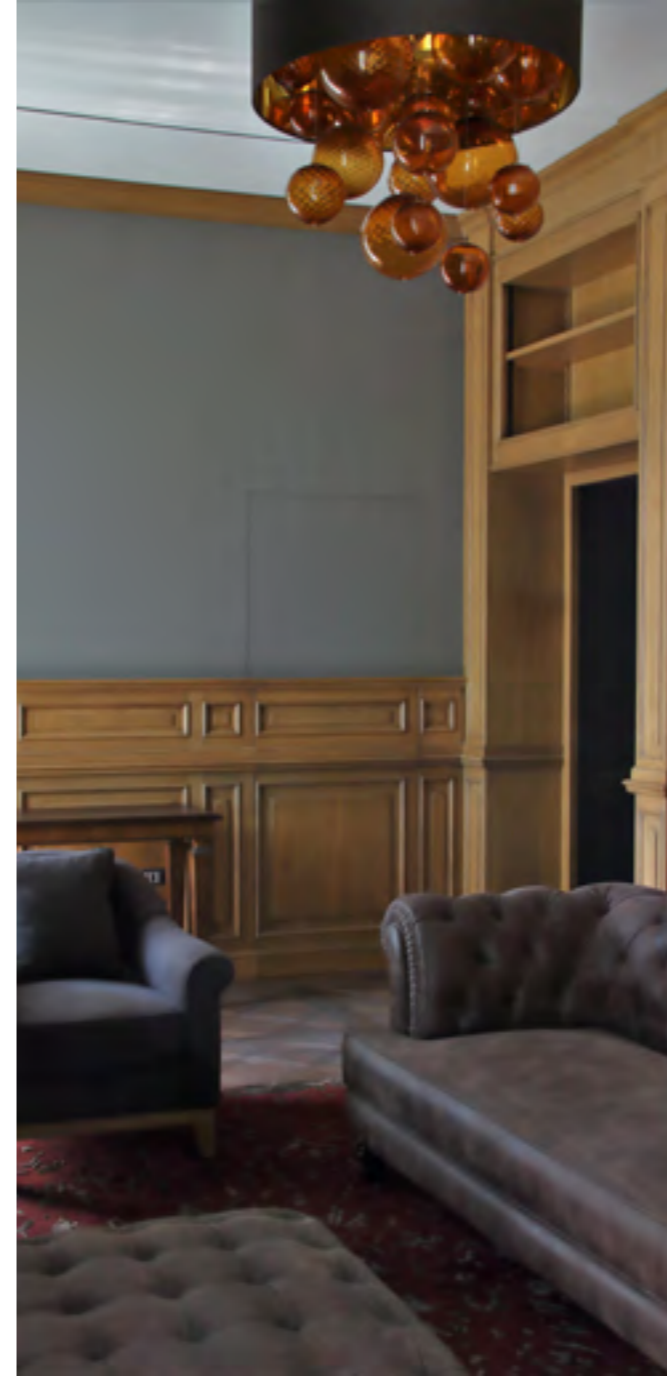

Milan / Italy
PRIVATE HOUSE
Absolute chandelier, bespoke Murano chandelier and wall lights