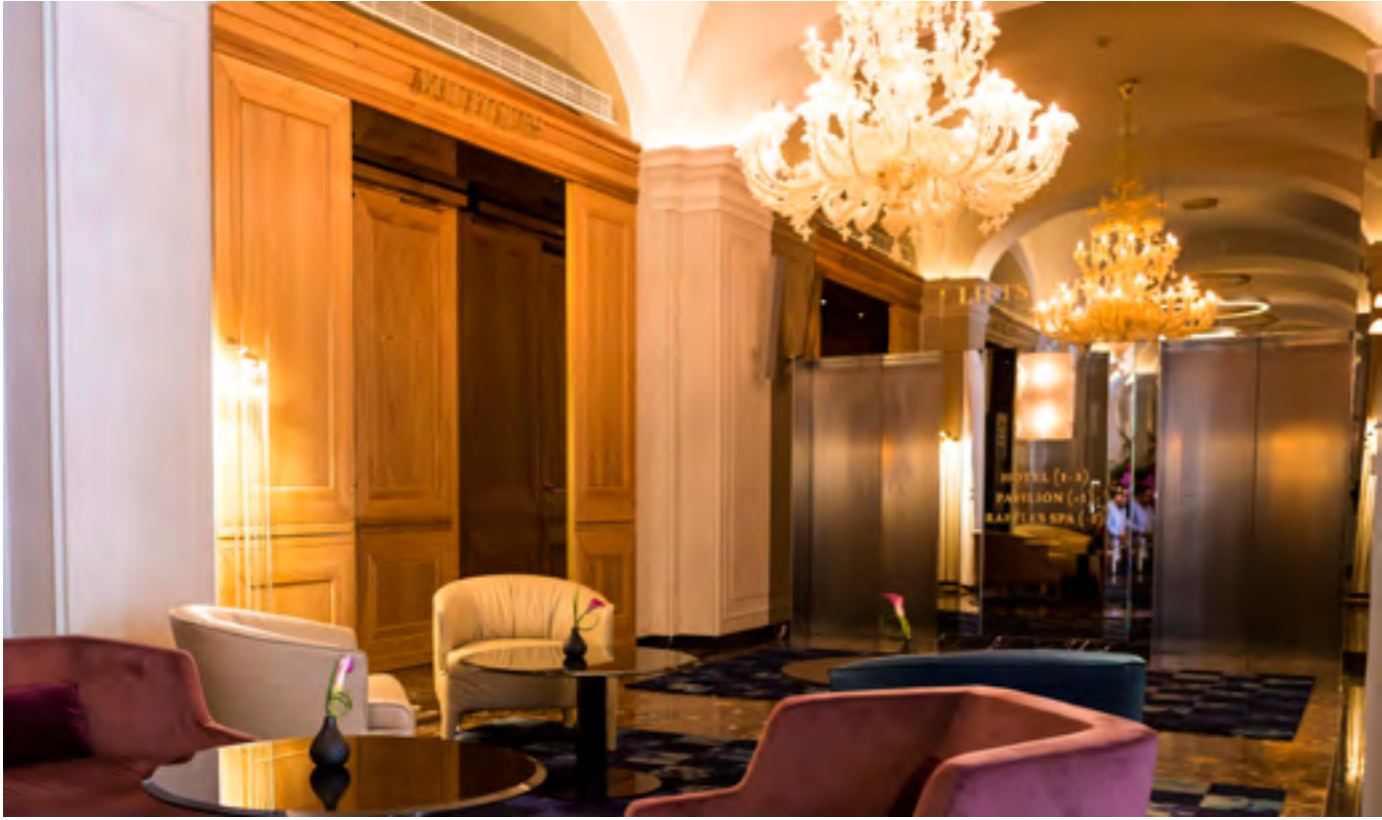

Limassol / Cyprus
FOUR SEASONS HOTEL
Custom Hidyscus Murano chandelier

Denver / USA
COUNTRY CLUB

Custom Metropole Murano chandelier

Warsaw / Poland
RAFFLES EUROPEJSKI
Nabucco Rezzonico Murano chandeliers