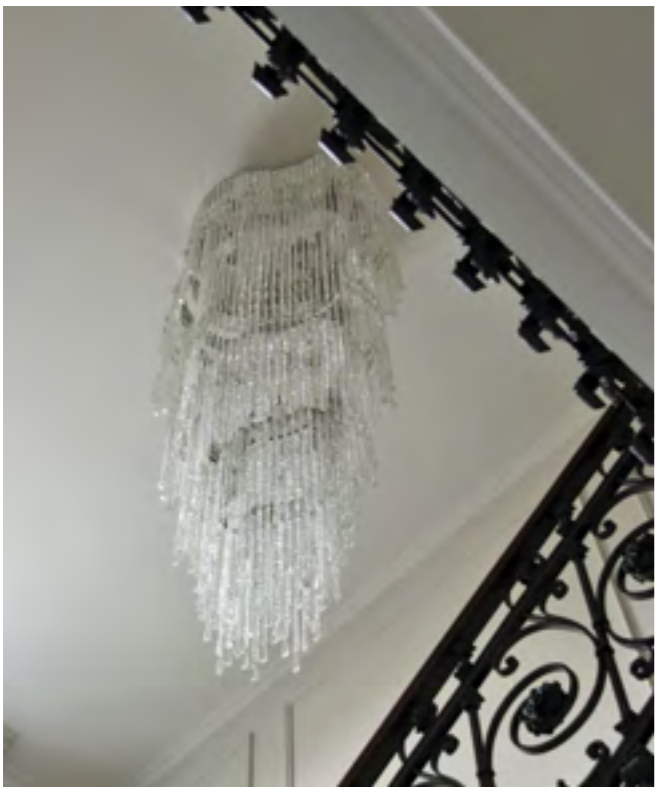

Milan / Italy
PRIVATE HOUSE
Absolute chandelier, bespoke Murano chandelier and wall lights