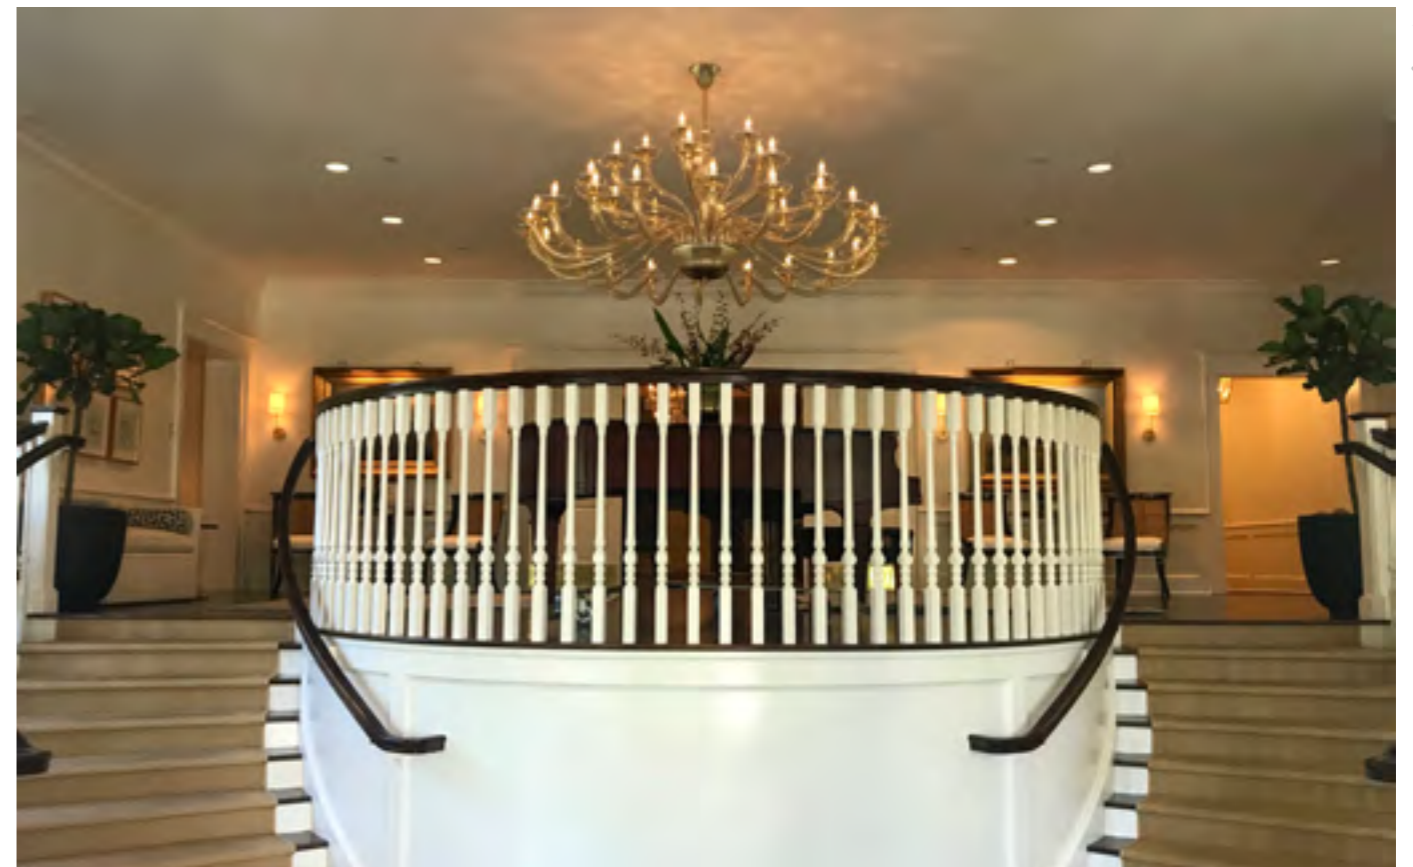

Limassol / Cyprus
FOUR SEASONS HOTEL
Custom Hidyscus Murano chandelier

Denver / USA
COUNTRY CLUB

Custom Metropole Murano chandelier

Warsaw / Poland
RAFFLES EUROPEJSKI
Nabucco Rezzonico Murano chandeliers