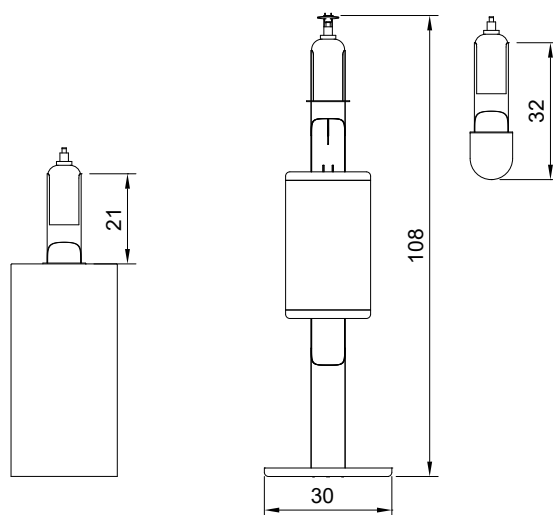

UTILIZZO / USE

TIPOLOGIA / TYPOLOGY

MATERIALI / MATERIALS

COLORE / COLOR

FINITURE SPECIALI / SPECIAL FINISHES

CERTIFICAZIONI / CERTIFICATION

Esterno / Outdoor

Interno / Indoor

Complementi / Complements

Ferro / Iron

Acciaio / Stainless Steel

RAL 9005 Nero intenso / Jet black

RAL 9010 Bianco puro / Pure white

RAL 7006 Grigio beige / Beige grey

Vedi tabella colori / See color chart

CE

Il processo di costante aggiornamento tecnico che ZAVA srl applica ai suoi prodotti è all'origine di possibili modifiche senza preavviso a questo documento. *The process of constant technical updating that ZAVA srl applies to its products is the reason of possible modifications without prior notice to this document.*