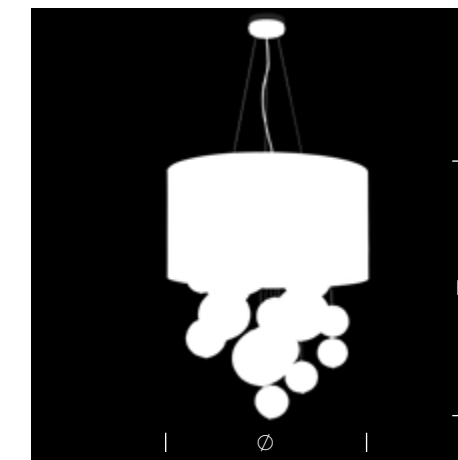

Technical data

R Ceiling cup

C Chain

H Height

Ø Diameter

D Depth

W Width

Bulb

Weight

Insulation class

Frame Finishes