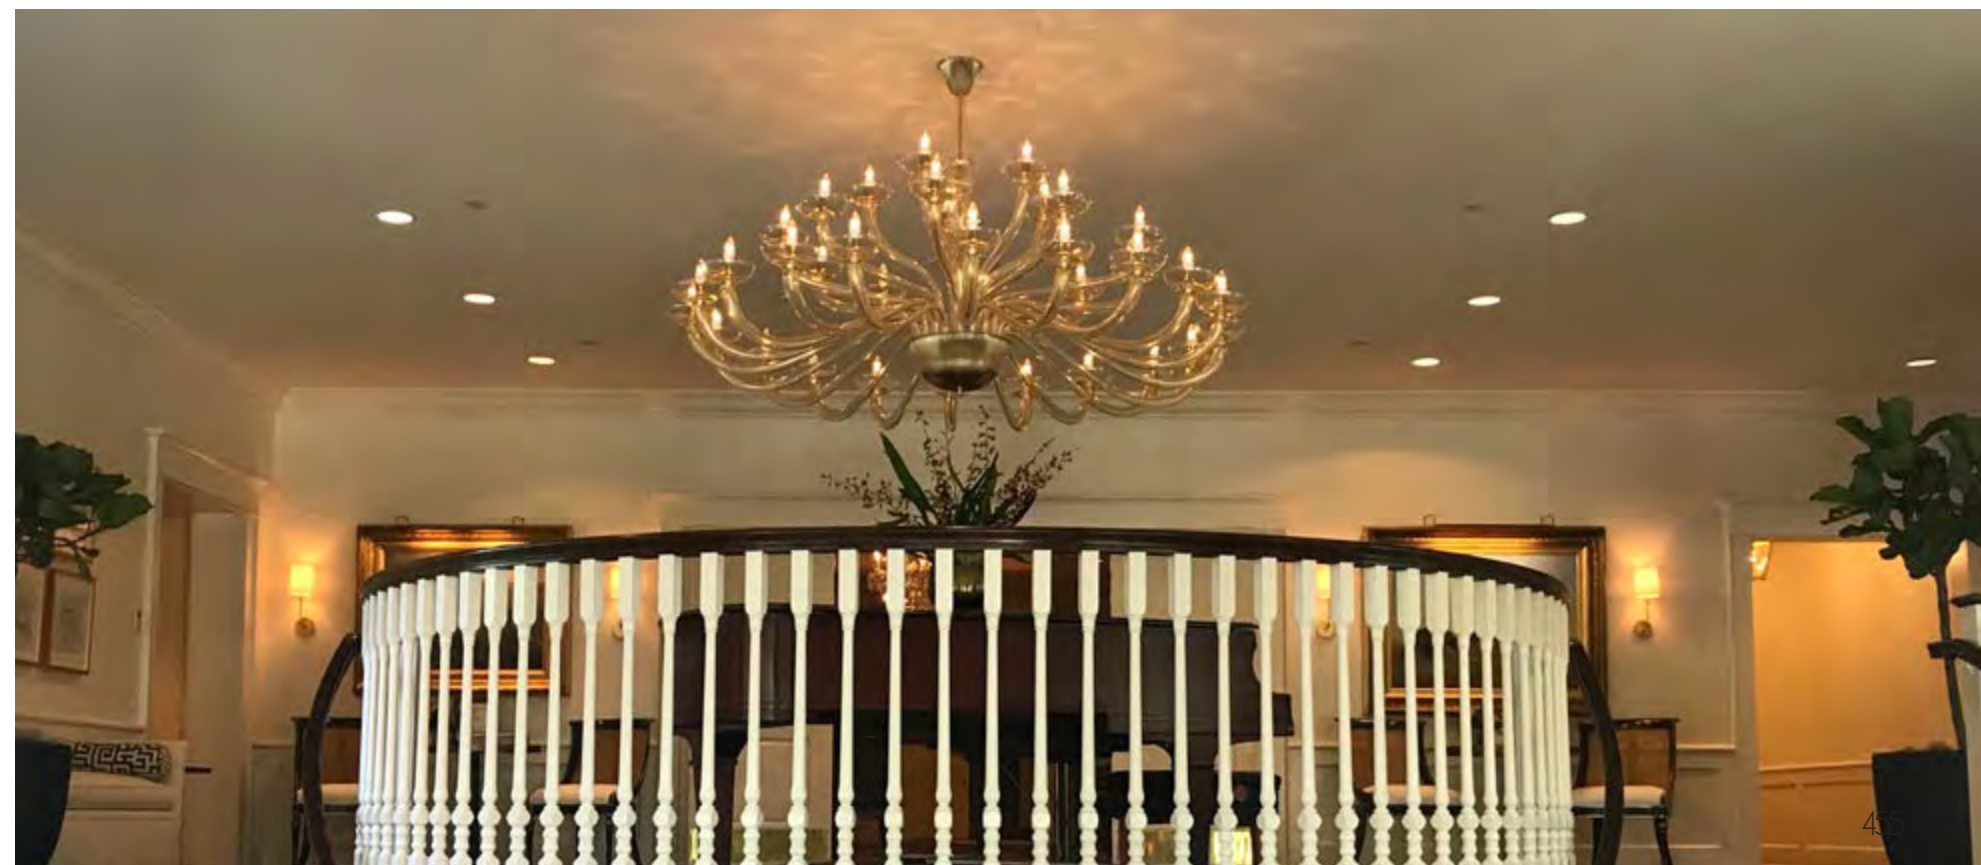

Denver / USA
COUNTRY CLUB
Custom Metropole Murano chandelier

Warsaw / Poland
RAFFLES EUROPEJSKI
Nabucco Rezzonico Murano chandeliers

Sanremo / Italy
HOTEL MIRAMARE PALACE
Caesar Murano chandeliers and wall lights