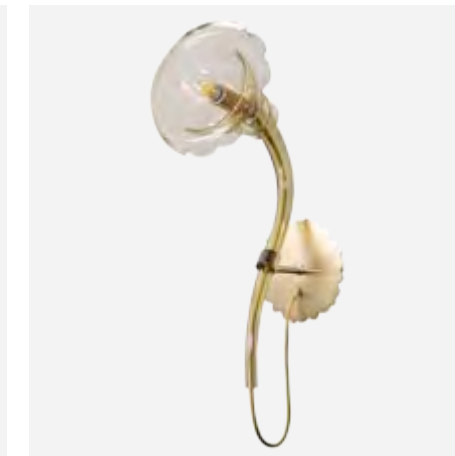

- R Ceiling cup
- C Chain
- H Height
- Ø Diameter
- D Depth
- W Width

- Bulb
- Weight
- Insulation class
- Frame finishes

Colors

- | | |
|----------------------------|-----------------------------------|
| F Straw / Pagliesco | C Clear / Cristallo |
| R Pink / Rosa | S White silk / Bianco seta |

- | | |
|--------------------------|--------------------------|
| K1 brushed gold | U1 brushed copper |
| N1 brushed nickel | |

General Specifications

CE IP20

LM3370-1-FK1
 W 20 cm - H 62 cm - D 25 cm
 E14 1 x MAX 60W 1,1 KG