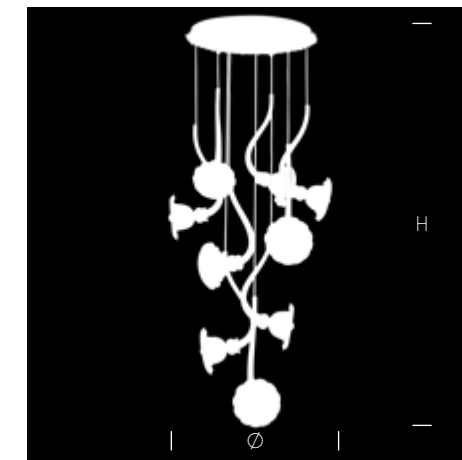

- R Ceiling cup
- C Chain
- H Height
- Ø Diameter
- D Depth
- W Width

- Bulb
- Weight
- Insulation class
- Frame finishes

Colors

- | | |
|----------------------------|-----------------------------------|
| F Straw / Pagliesco | C Clear / Cristallo |
| R Pink / Rosa | S White silk / Bianco seta |