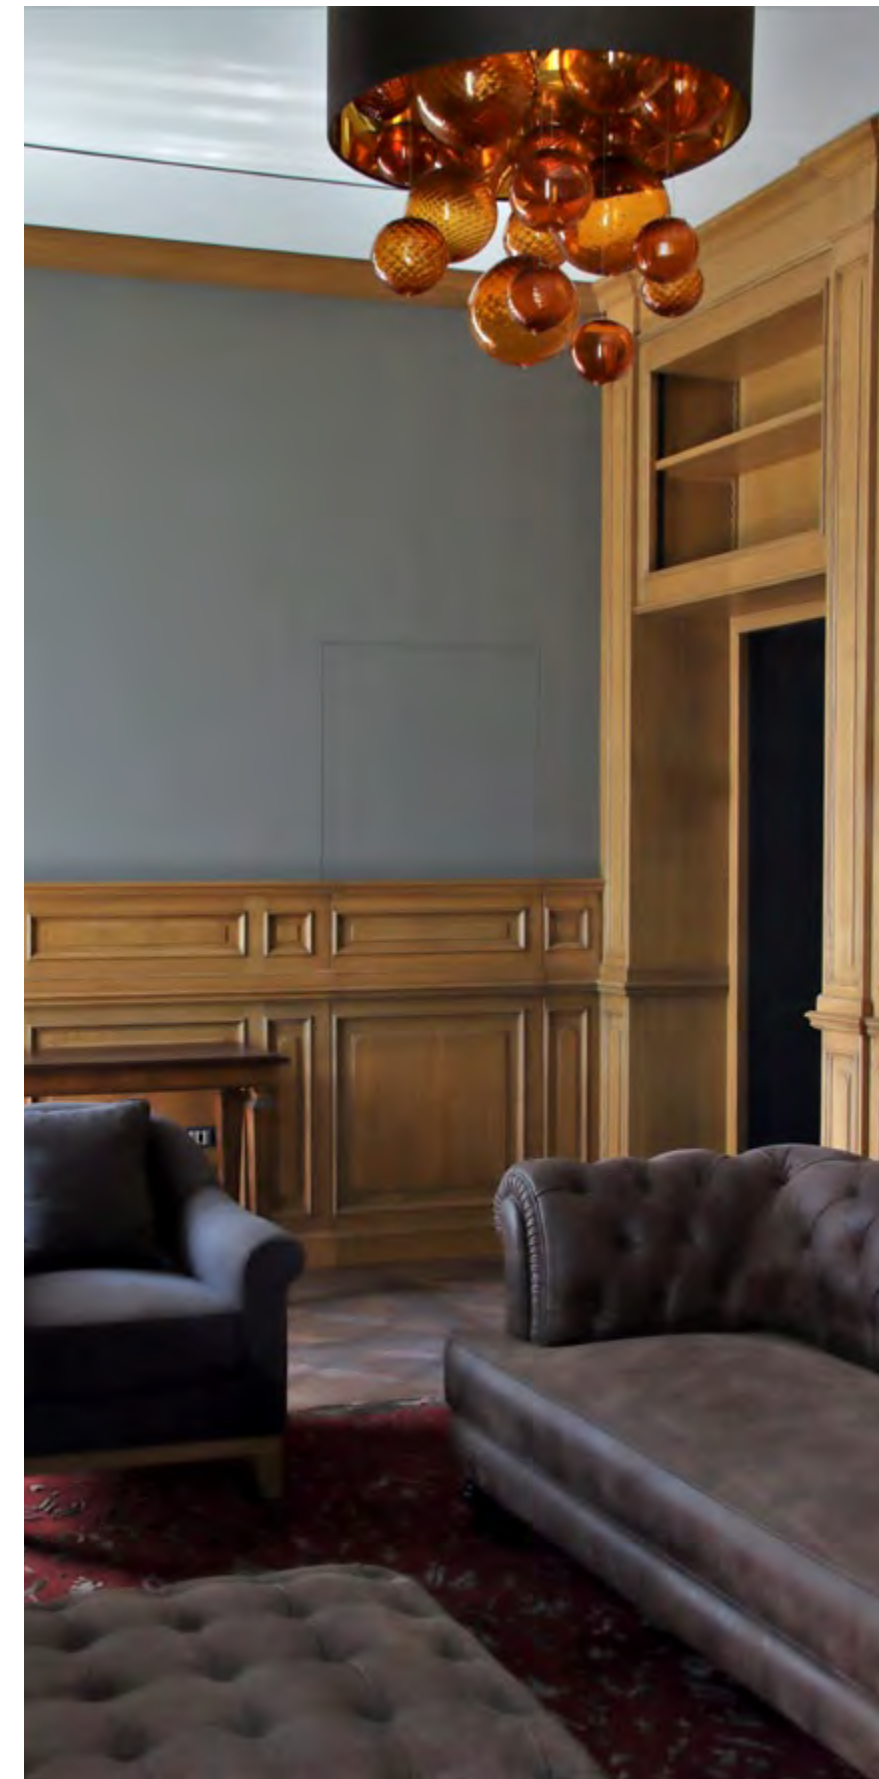

Milan / Italy
PRIVATE HOUSE

Absolute chandelier, bespoke Murano chandelier and wall lights