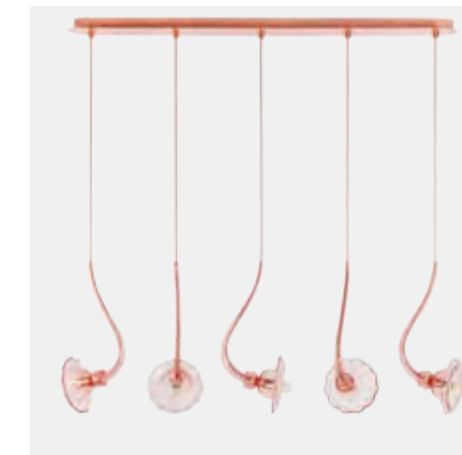

SS3370-5-RU1
W 16 cm - H 130 cm - D 60 cm
E14 5 x MAX 40W 8 KG