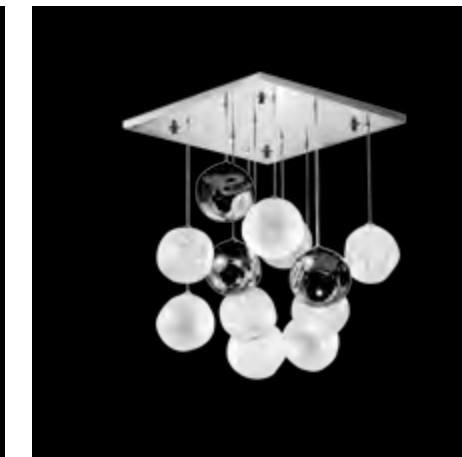

PL7540Q-55
W 55 cm - H 60 cm - D 55 cm
G4 x 9 MAX 1,5W   15 KG