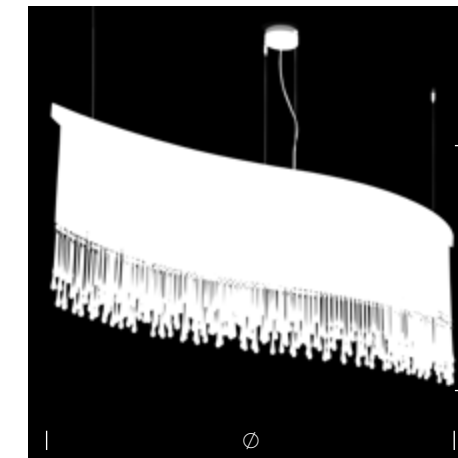

PL7651-DN
 W 170 cm - H 60 cm - D 40 cm
 G9 18 x MAX 25W

DANCER - 7651

Dancer

Technical data

- R Ceiling cup
- C Chain
- H Height
- Ø Diameter
- D Depth
- W Width
- Bulb
- Weight
- Insulation class
- Frame Finishes