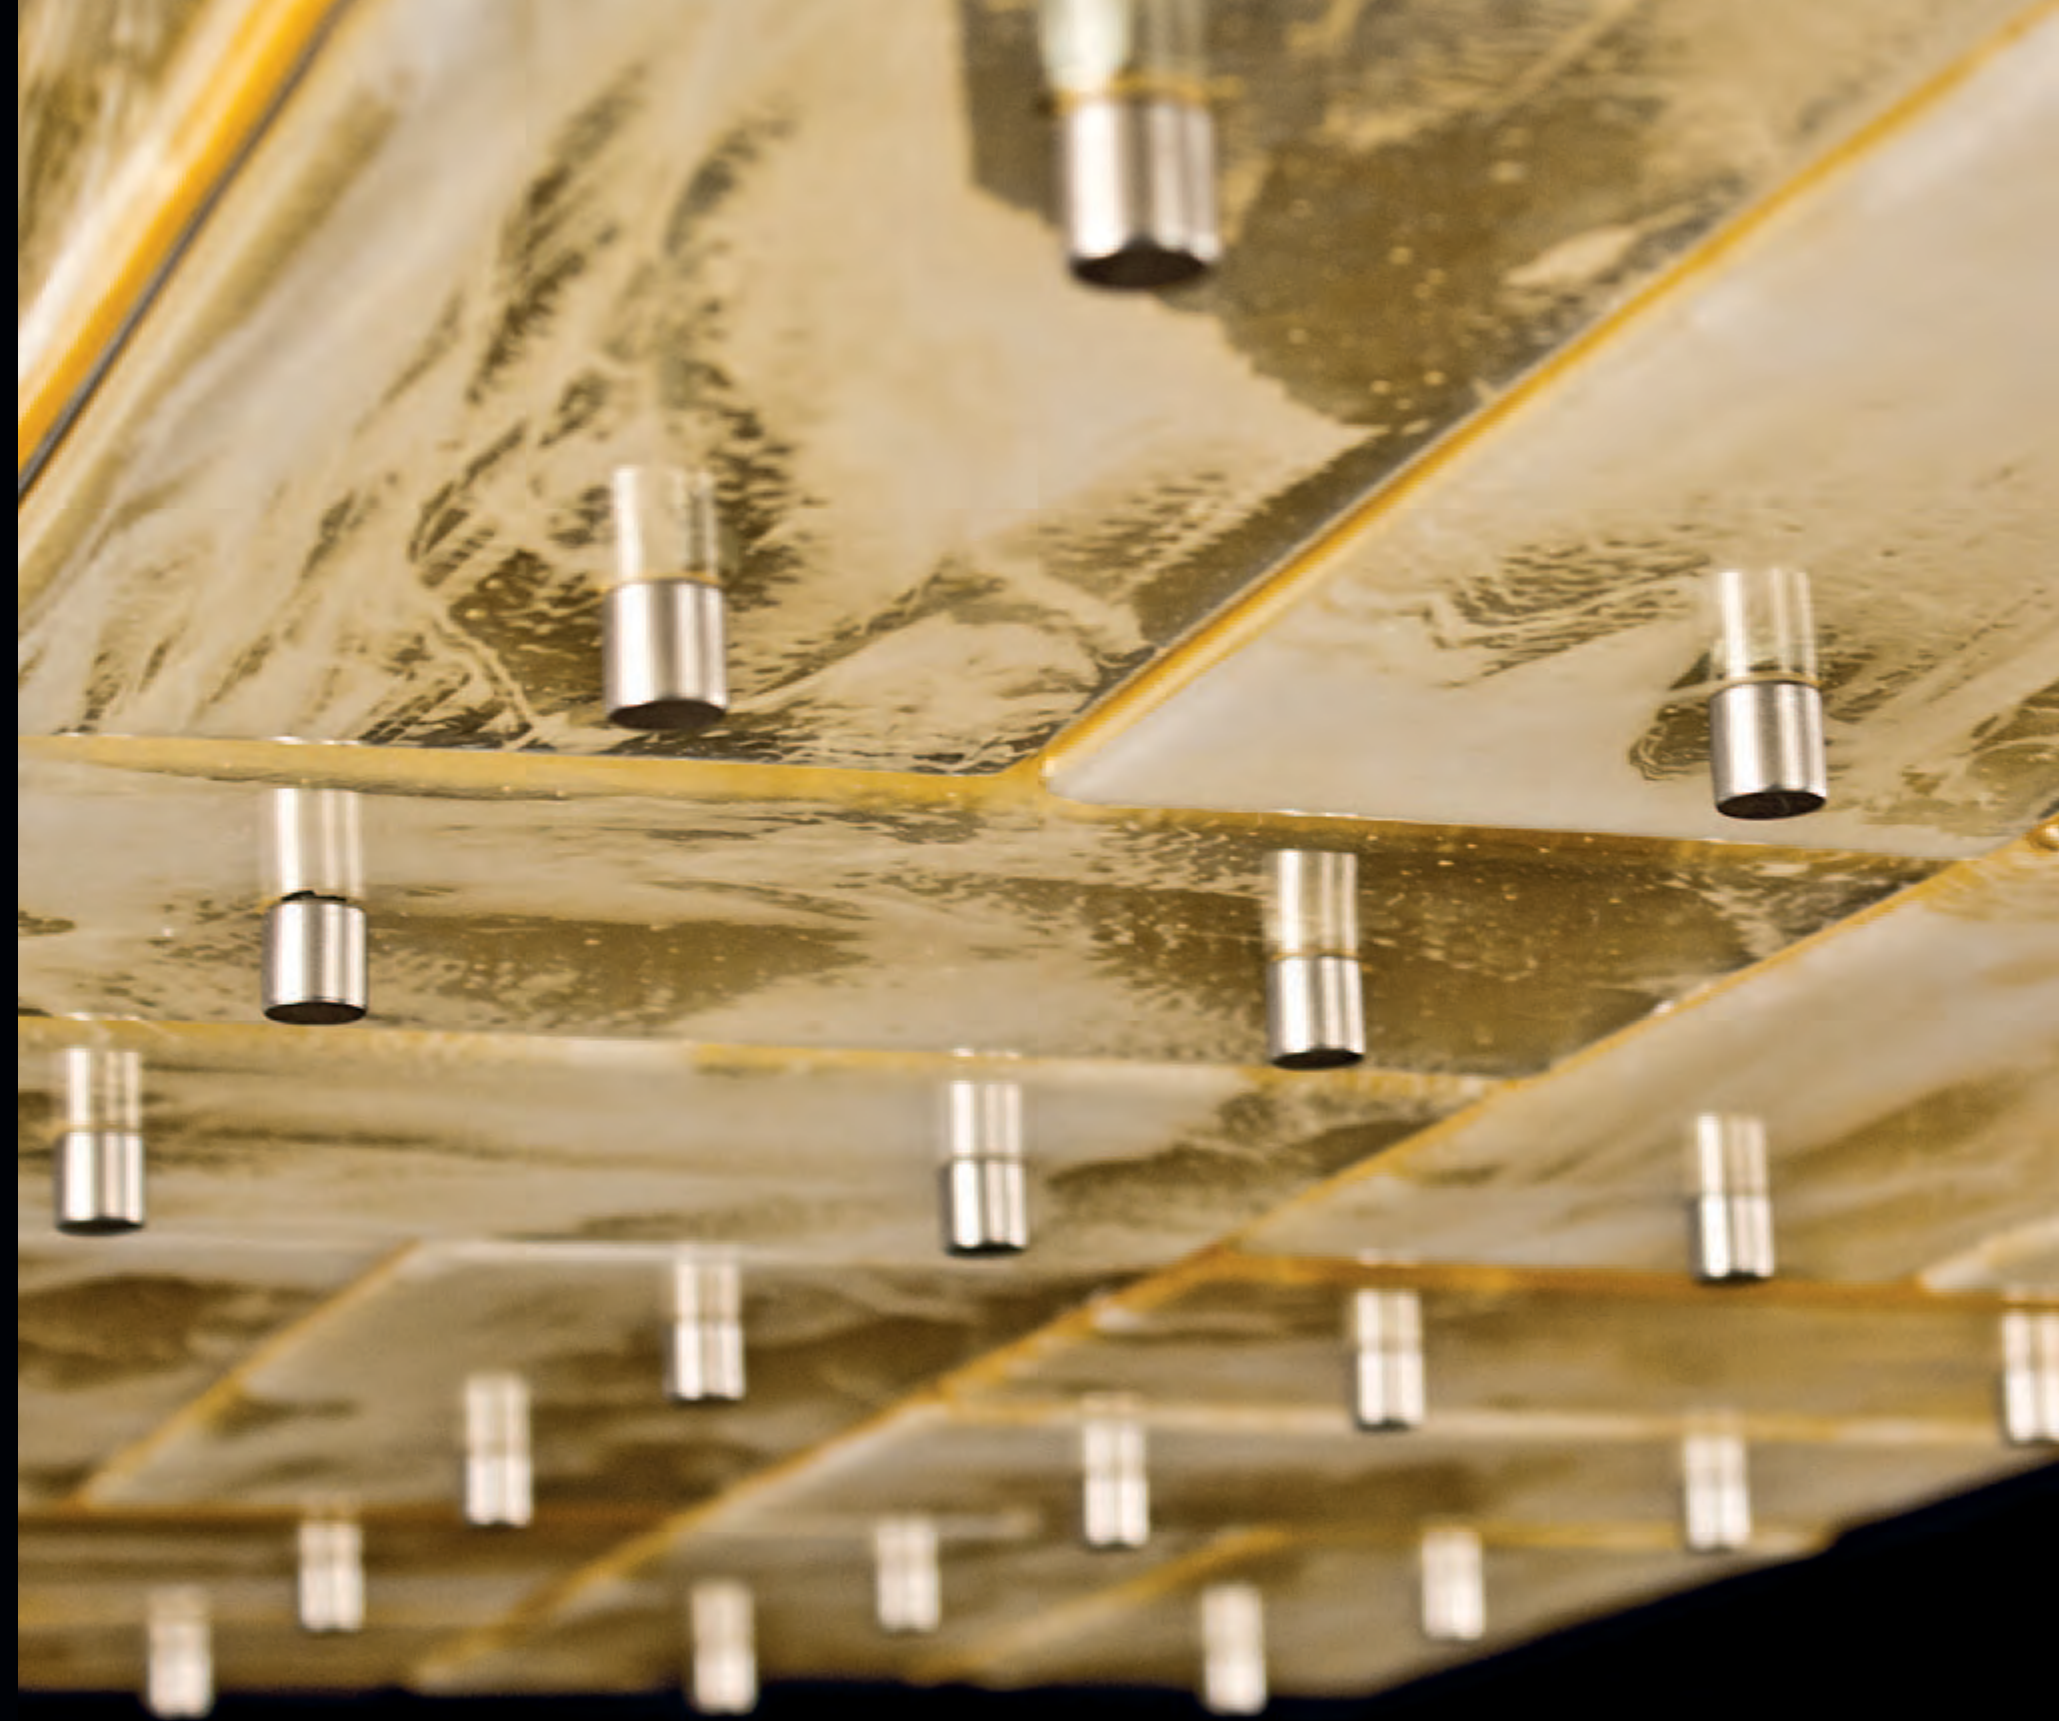

W 150 cm
H 40 cm
D 40 cm

 E14 x 25
 25 kg
 shades of amber
 burnished brass

CE
IP20

Tilight

SS7805-1A1N1

W 145 cm
H 20 cm
D 50 cm

-  Led strip + C9
-  25 kg
-  1A1 honey/white
-  brushed nickel

CE
IP20