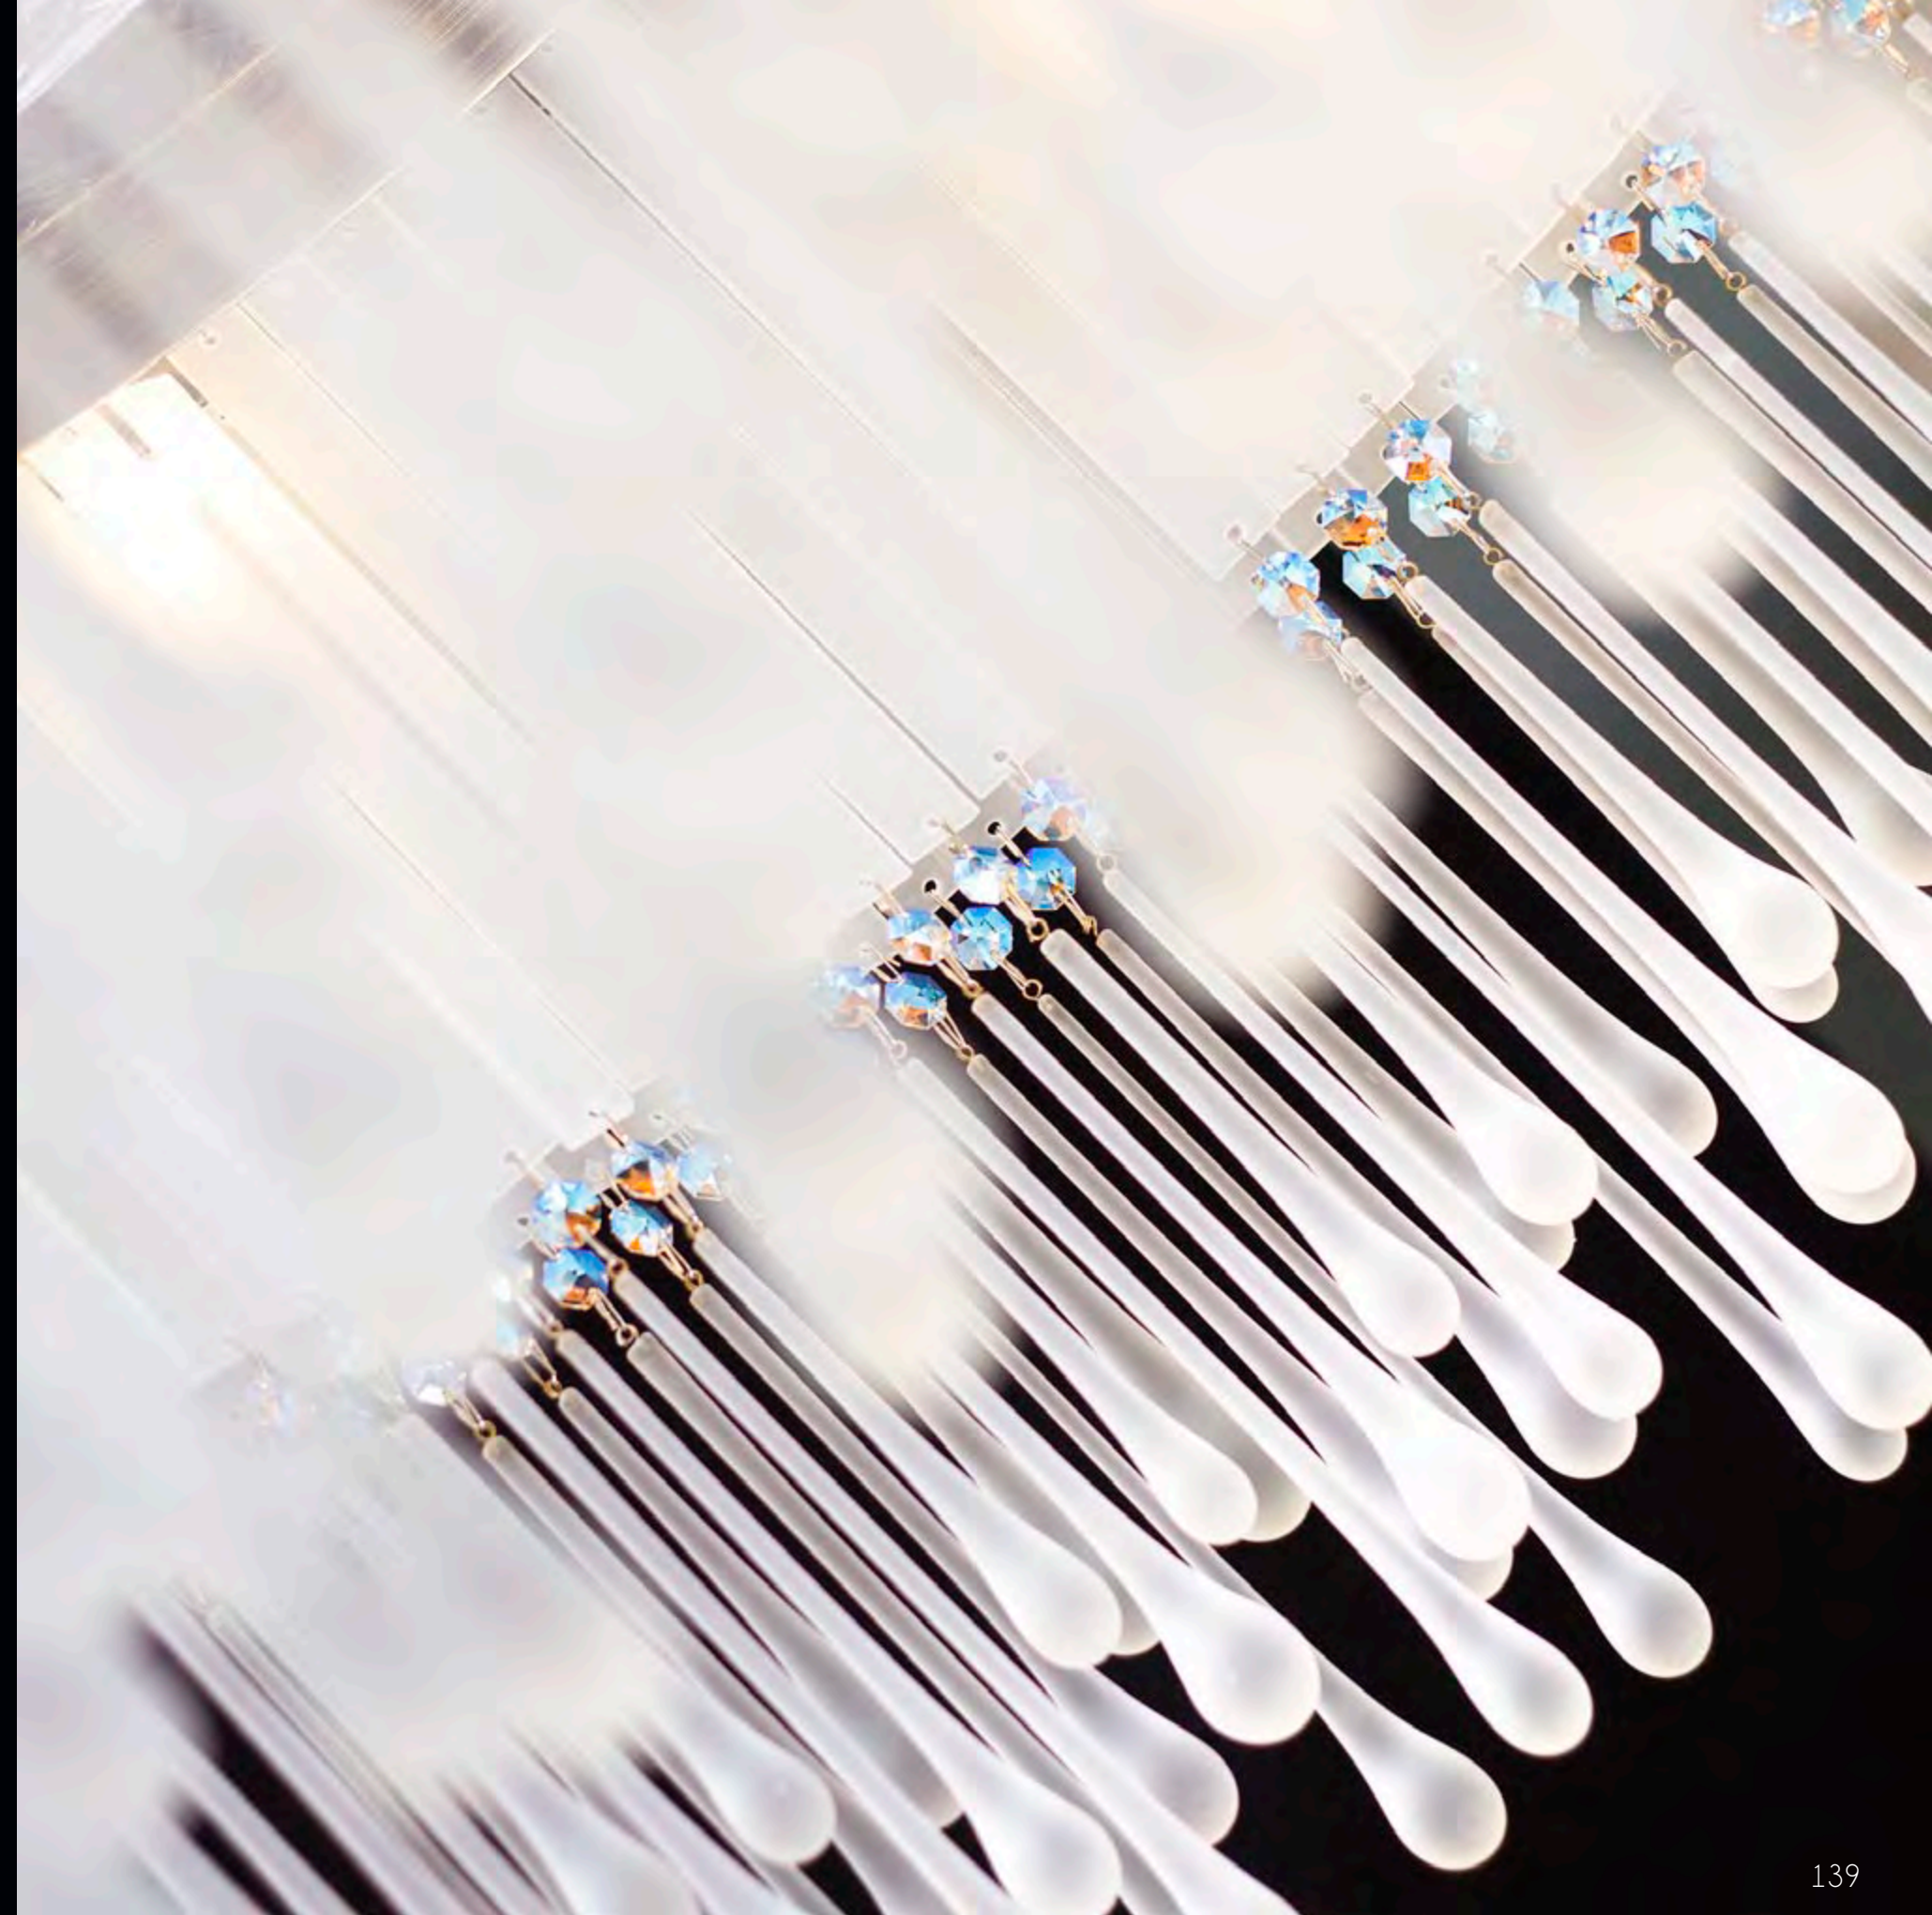

SS7651T-80-1CB
Ø 80 cm - H 50 cm
G9 9 x MAX 25W
26 KG