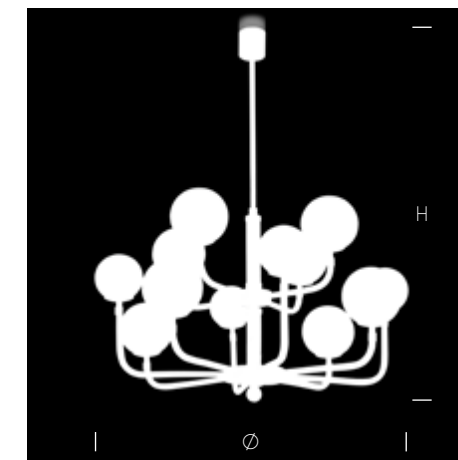

Technical data

- R Ceiling cup
- C Chain
- H Height
- Ø Diameter
- D Depth
- W Width

- Bulb
- Weight
- Insulation class
- Frame Finishes

K1 brushed gold

General Specifications

CE IP20