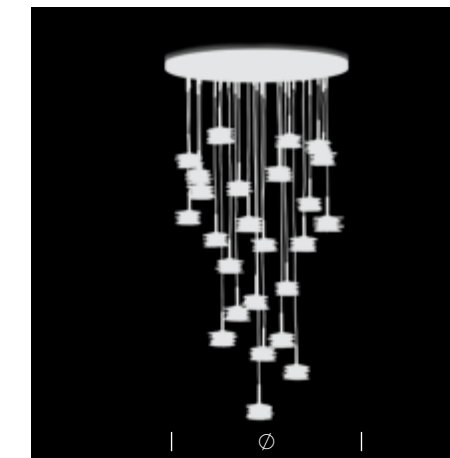

General Specifications

CE IP20

Technical data

R Ceiling cup

C Chain

H Height

Ø Diameter

D Depth