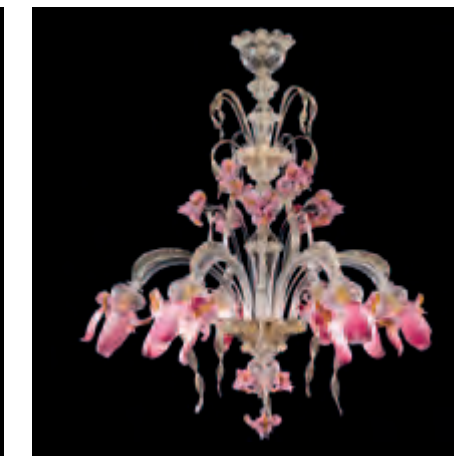

S0267-6-CKRZ
Ø 90 cm - H 100 cm - C 30 cm - R 14 cm
☞ E14 6 x MAX 40W ⚖ 16 KG ⊕