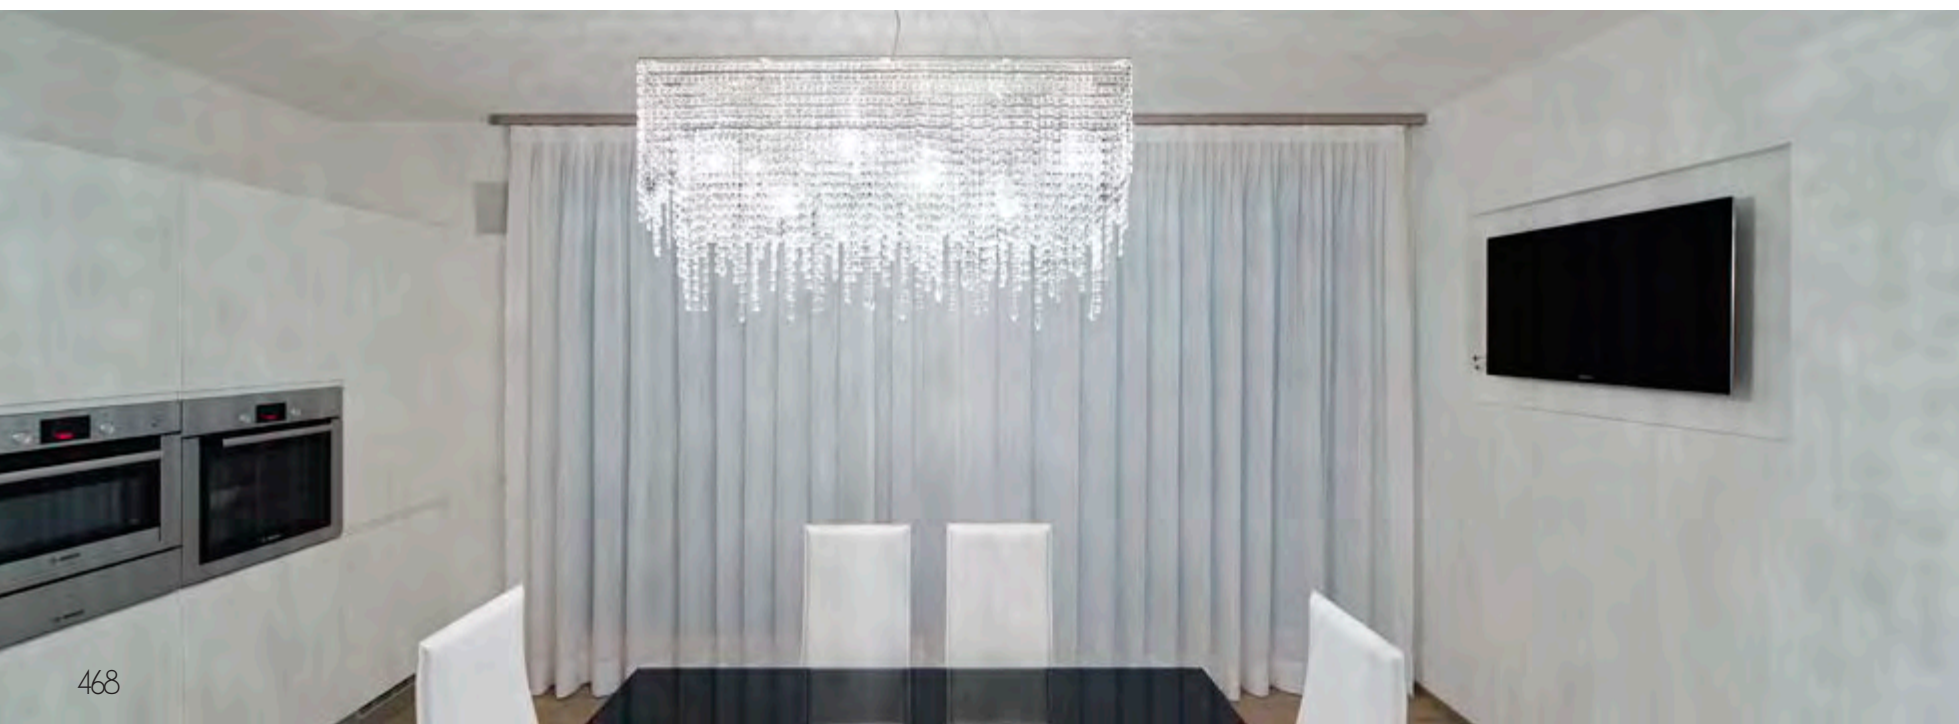

Moscow / Russia
RISTORANTE CENTRALE
Custom Murano chandelier and wall lights

Firenze / Italy
THE MOON HOTEL
Custom Murano and Crystal chandeliers

Treviso / Italy
PRIVATE HOUSE
Custom Crystal Dream lamps