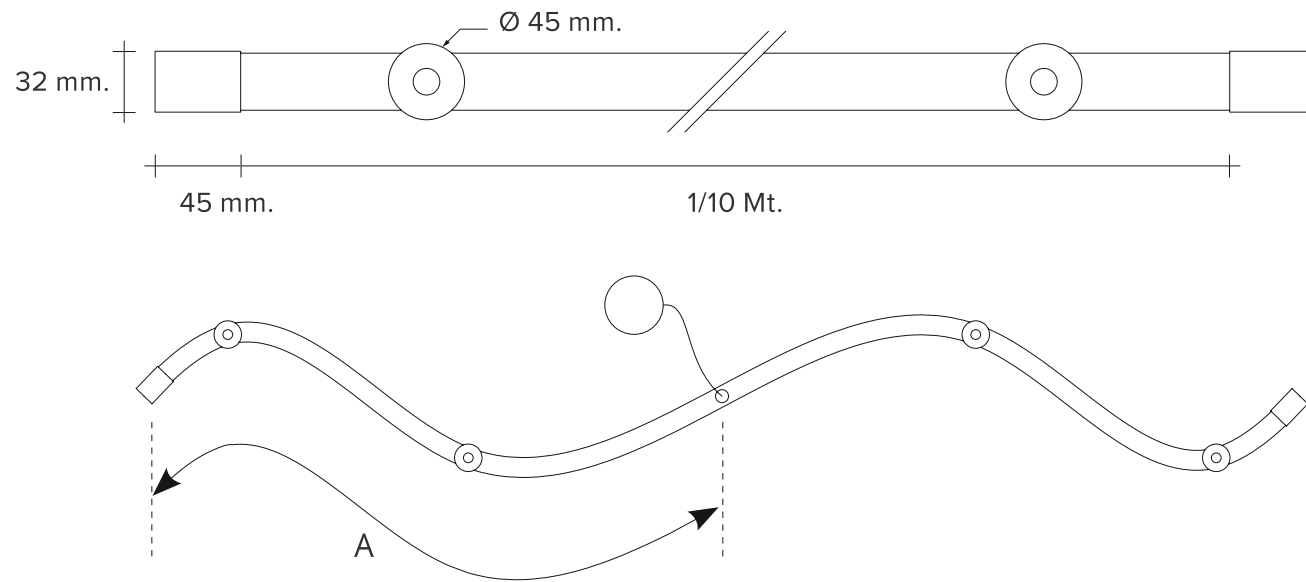

LINEA WALL-WALL *terminal connection*

LINEA WALL-WALL *terminal connection*

LINEA WALL-WALL *silicon diffuser*

harmonic steel strip support + strip led 48V custom

mounting silicon diffuser

LINEA WALL-WALL *dimensions / light source*

WALL-WALL VERSION

CEILING VERSION

LINEA SURFACE MOUNTING

LINEA

surface mounting

wall / ceiling support

LINEA SURFACE MOUNTING

LINEA SURFACE MOUNTING

LINEA SURFACE MOUNTING

LINEA SURFACE MOUNTING

LINEA SURFACE MOUNTING

project

LINEA SURFACE MOUNTING

LINEA SURFACE MOUNTING

LINEA SURFACE MOUNTING *dimensions / light source*

LIGHT SOURCE