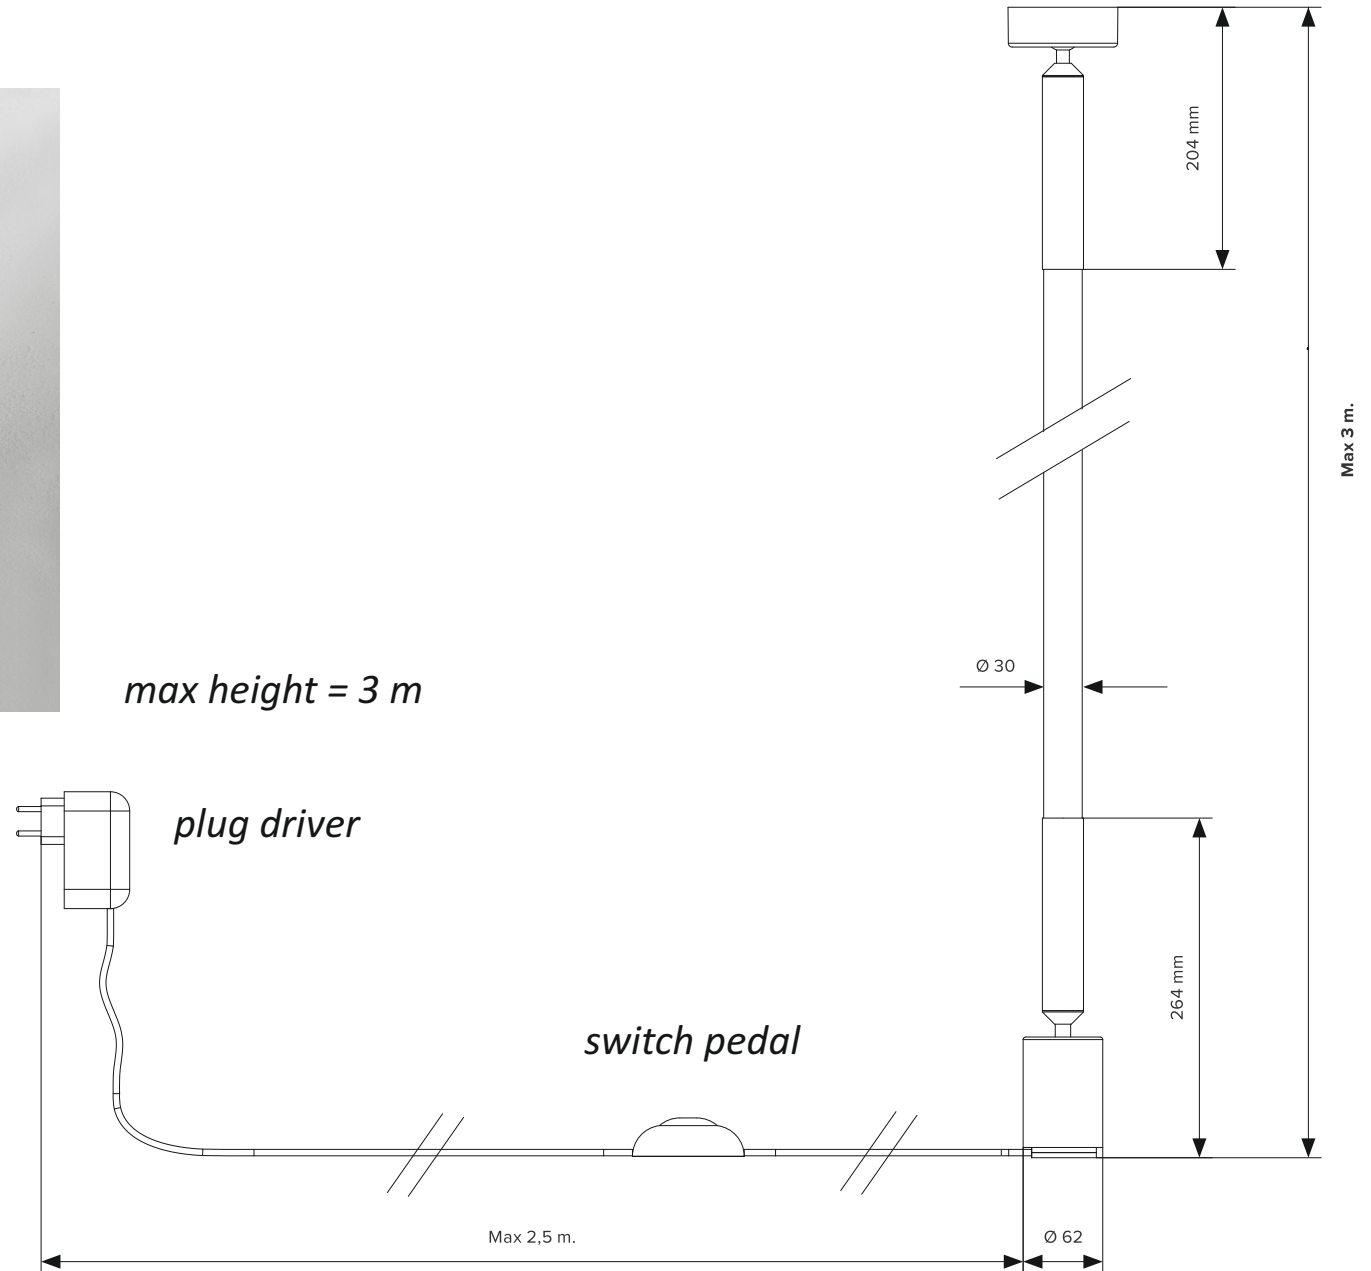

max height = 3 m

3 m. LED 60W 48V
2700°K / 5100 Lumen CRI 90
3000°K / 5700 Lumen CRI 90