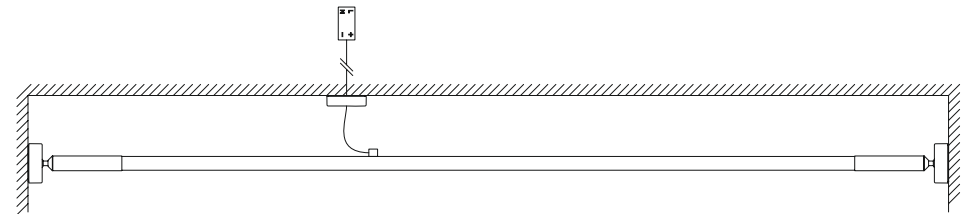

LINEA WALL-WALL *terminal connection*

LINEA WALL-WALL *terminal connection*

LINEA WALL-WALL *silicon diffuser*

harmonic steel strip support + strip led 48V custom

mounting silicon diffuser

LINEA WALL-WALL *dimensions / light source*

LIGHT SOURCE

1 m.	LED 20W	48V	2700°K / 1700 Lumen 3000°K / 1900 Lumen	CRI 90 CRI 90	6 m.	LED 120W	48V	2700°K / 10200 Lumen 3000°K / 11400 Lumen	CRI 90 CRI 90
2 m.	LED 40W	48V	2700°K / 3400 Lumen 3000°K / 3800 Lumen	CRI 90 CRI 90	7 m.	LED 140W	48V	2700°K / 11900 Lumen 3000°K / 13300 Lumen	CRI 90 CRI 90
3 m.	LED 60W	48V	2700°K / 5100 Lumen 3000°K / 5700 Lumen	CRI 90 CRI 90	8 m.	LED 160W	48V	2700°K / 13600 Lumen 3000°K / 15200 Lumen	CRI 90 CRI 90
4 m.	LED 80W	48V	2700°K / 6800 Lumen 3000°K / 7600 Lumen	CRI 90 CRI 90	9 m.	LED 180W	48V	2700°K / 15300 Lumen 3000°K / 17100 Lumen	CRI 90 CRI 90
5 m.	LED 100W	48V	2700°K / 8500 Lumen 3000°K / 9500 Lumen	CRI 90 CRI 90	10 m.	LED 200W	48V	2700°K / 17000 Lumen 3000°K / 19000 Lumen	CRI 90 CRI 90

LINEA WALL-WALL *on-board driver options*

Case D

Case E

LINEA WALL-WALL *remote driver options*

Case A

Case B

Case C

LINEA SYSTEM

WALL-WALL VERSION

CEILING VERSION

LINEA SURFACE MOUNTING

LINEA

surface mounting

wall / ceiling support

LINEA SURFACE MOUNTING

LINEA SURFACE MOUNTING