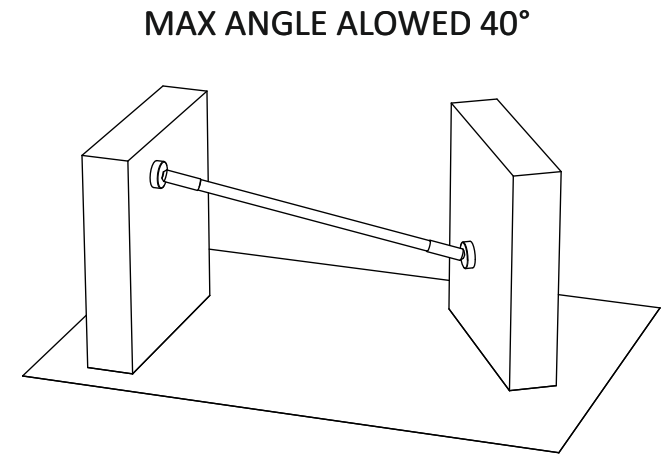

LINEA WALL-WALL *terminal connection*

LINEA WALL-WALL *terminal connection*

LINEA WALL-WALL *silicon diffuser*

harmonic steel strip support + strip led 48V custom

mounting silicon diffuser

LINEA WALL-WALL *dimensions / light source*