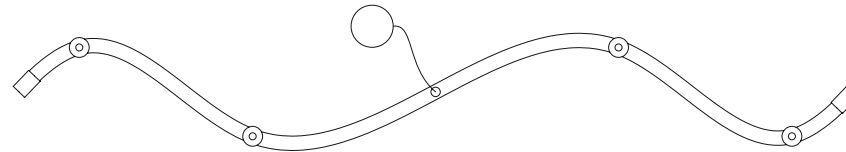

LINEA SURFACE MOUNTING

LINEA SURFACE MOUNTING

LINEA SURFACE MOUNTING

project

LINEA SURFACE MOUNTING

LINEA SURFACE MOUNTING

LINEA SURFACE MOUNTING *dimensions / light source*

LIGHT SOURCE

1 m.	LED 20W	48V	2700°K / 1700 Lumen	CRI 90	6 m.	LED 120W	48V	2700°K / 10200 Lumen	CRI 90
			3000°K / 1900 Lumen	CRI 90				3000°K / 11400 Lumen	CRI 90
2 m.	LED 40W	48V	2700°K / 3400 Lumen	CRI 90	7 m.	LED 140W	48V	2700°K / 11900 Lumen	CRI 90
			3000°K / 3800 Lumen	CRI 90				3000°K / 13300 Lumen	CRI 90
3 m.	LED 60W	48V	2700°K / 5100 Lumen	CRI 90	8 m.	LED 160W	48V	2700°K / 13600 Lumen	CRI 90
			3000°K / 5700 Lumen	CRI 90				3000°K / 15200 Lumen	CRI 90
4 m.	LED 80W	48V	2700°K / 6800 Lumen	CRI 90	9 m.	LED 180W	48V	2700°K / 15300 Lumen	CRI 90
			3000°K / 7600 Lumen	CRI 90				3000°K / 17100 Lumen	CRI 90
5 m.	LED 100W	48V	2700°K / 8500 Lumen	CRI 90	10 m.	LED 200W	48V	2700°K / 17000 Lumen	CRI 90
			3000°K / 9500 Lumen	CRI 90				3000°K / 19000 Lumen	CRI 90

LINEA SURFACE MOUNTING *driver options*

Case F

remote driver

Case G

on-board driver

LINEA VERTICAL SUSPENSION

LINEA VERTICAL SUSPENSION

max height = 3 m