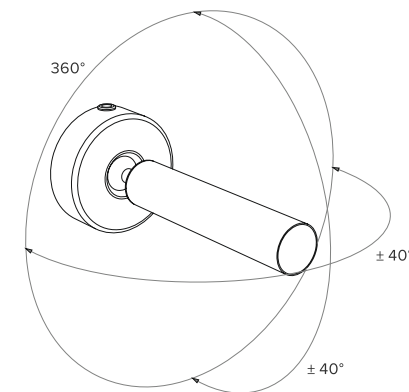

LINEA

Wall-wall assembly

URBAN®
LIGHTING