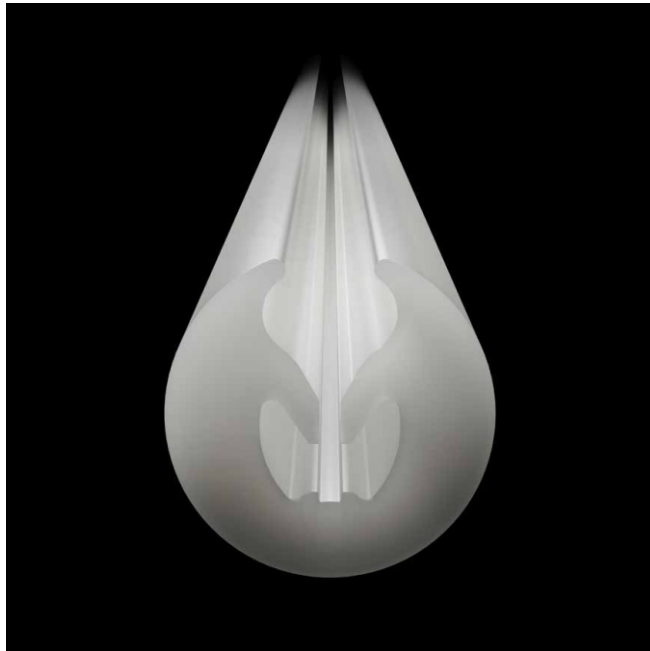

LINEA WALL-WALL *terminal connection*

LINEA WALL-WALL *terminal connection*

LINEA WALL-WALL *silicon diffuser*

harmonic steel strip support + strip led 48V custom

mounting silicon diffuser

LINEA WALL-WALL *dimensions / light source*