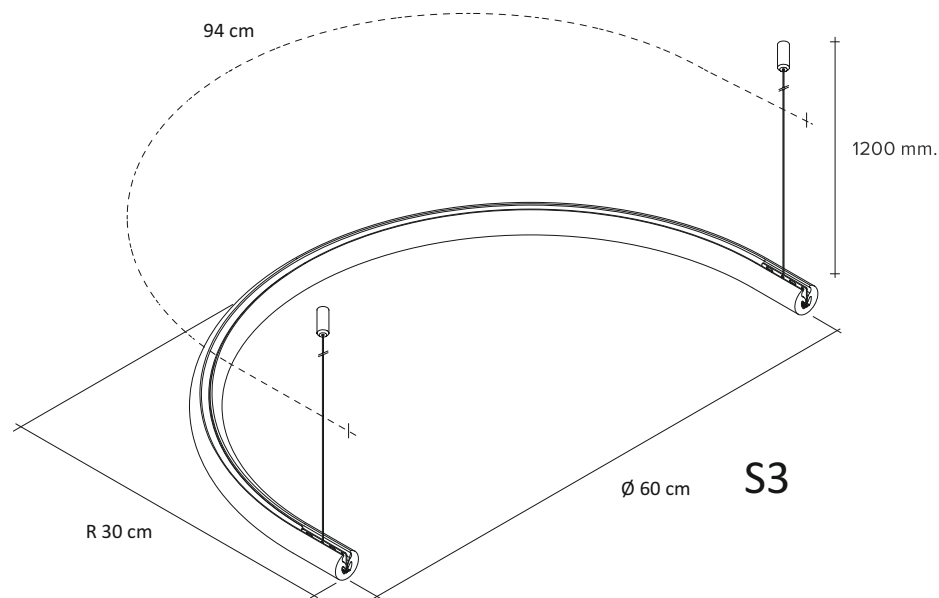

LINEA SURFACE MOUNTING *driver options*

Case F

remote driver

Case G

on-board driver

LINEA VERTICAL SUSPENSION

LINEA VERTICAL SUSPENSION

max height = 3 m

3 m. LED 60W 48V
2700°K / 5100 Lumen CRI 90
3000°K / 5700 Lumen CRI 90

LINEA HORIZONTAL SUSPENSION

LINEA HORIZONTAL SUSPENSION *system modules*

S2

S1

S3

LINEA HORIZONTAL SUSPENSION *system modules*

LINEA HORIZONTAL SUSPENSION *system modules*

remote driver

on-board driver

LINEA HORIZONTAL SUSPENSION *system modules*

LINEA HORIZONTAL SUSPENSION *system modules*

MODULE S1 120 cm + MODULE S1 120 cm

LINEA HORIZONTAL SUSPENSION *system modules*

S1

S1