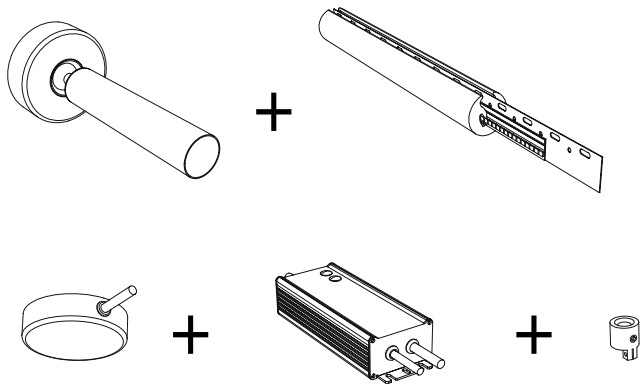

LINEA WALL-WALL *terminal connection*

LINEA WALL-WALL *terminal connection*

LINEA WALL-WALL *silicon diffuser*

harmonic steel strip support + strip led 48V custom

mounting silicon diffuser

LINEA WALL-WALL *dimensions / light source*

LIGHT SOURCE

1 m.	LED 20W	48V	2700°K / 1700 Lumen 3000°K / 1900 Lumen	CRI 90 CRI 90	6 m.	LED 120W	48V	2700°K / 10200 Lumen 3000°K / 11400 Lumen	CRI 90 CRI 90
2 m.	LED 40W	48V	2700°K / 3400 Lumen 3000°K / 3800 Lumen	CRI 90 CRI 90	7 m.	LED 140W	48V	2700°K / 11900 Lumen 3000°K / 13300 Lumen	CRI 90 CRI 90
3 m.	LED 60W	48V	2700°K / 5100 Lumen 3000°K / 5700 Lumen	CRI 90 CRI 90	8 m.	LED 160W	48V	2700°K / 13600 Lumen 3000°K / 15200 Lumen	CRI 90 CRI 90
4 m.	LED 80W	48V	2700°K / 6800 Lumen 3000°K / 7600 Lumen	CRI 90 CRI 90	9 m.	LED 180W	48V	2700°K / 15300 Lumen 3000°K / 17100 Lumen	CRI 90 CRI 90
5 m.	LED 100W	48V	2700°K / 8500 Lumen 3000°K / 9500 Lumen	CRI 90 CRI 90	10 m.	LED 200W	48V	2700°K / 17000 Lumen 3000°K / 19000 Lumen	CRI 90 CRI 90

LINEA WALL-WALL *on-board driver options*

Case D

Case E

LINEA WALL-WALL *remote driver options*

Case A

Case B

Case C

LINEA SYSTEM

WALL-WALL VERSION

CEILING VERSION

LINEA SURFACE MOUNTING

LINEA

surface mounting

wall / ceiling support

LINEA SURFACE MOUNTING

LINEA SURFACE MOUNTING