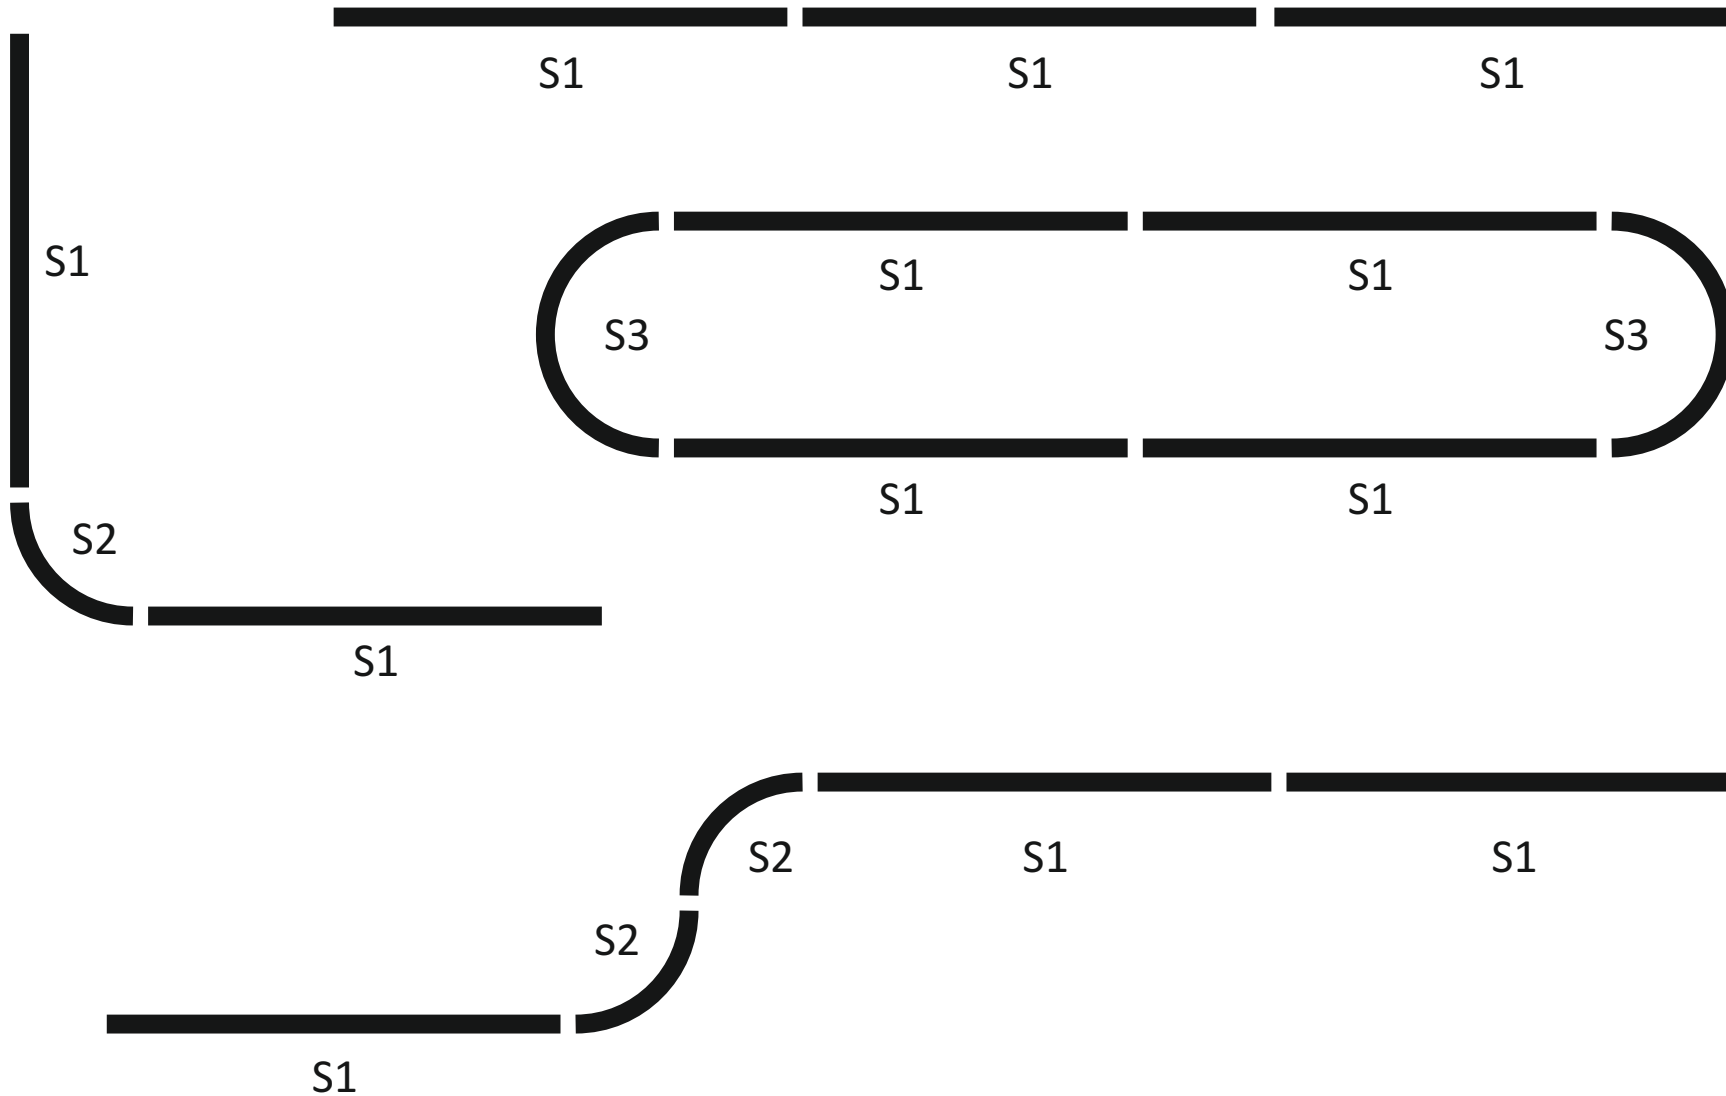

WALL-WALL VERSION

CEILING VERSION

LINEA SURFACE MOUNTING

LINEA

surface mounting

wall / ceiling support

LINEA SURFACE MOUNTING

LINEA SURFACE MOUNTING

LINEA SURFACE MOUNTING

LINEA SURFACE MOUNTING

LINEA SURFACE MOUNTING

project

LINEA SURFACE MOUNTING

LINEA SURFACE MOUNTING

LINEA SURFACE MOUNTING *dimensions / light source*

LIGHT SOURCE

LINEA HORIZONTAL SUSPENSION *system modules*

LINEA HORIZONTAL SUSPENSION *system modules*

MODULO 120 DRITTO + MODULO CURVA 90° / 180°

LINEA HORIZONTAL SUSPENSION *system modules*

MODULO 120 DRITTO + MODULO CURVA 90° / 180°

LINEA HORIZONTAL SUSPENSION *system modules*

remote driver

on-board driver

LINEA HORIZONTAL SUSPENSION *system modules*

project

LINEA HORIZONTAL SUSPENSION *system modules*

LINEA HORIZONTAL SUSPENSION *system modules*