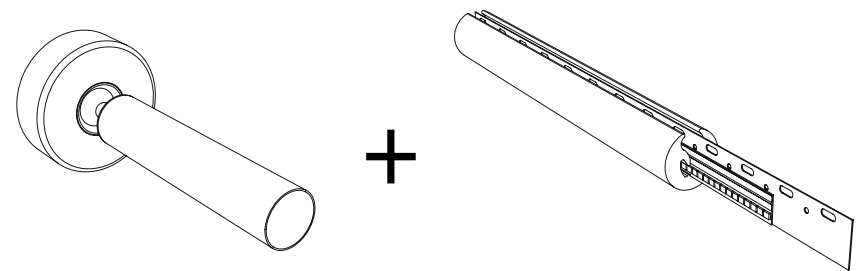

URBAN®
LIGHTING