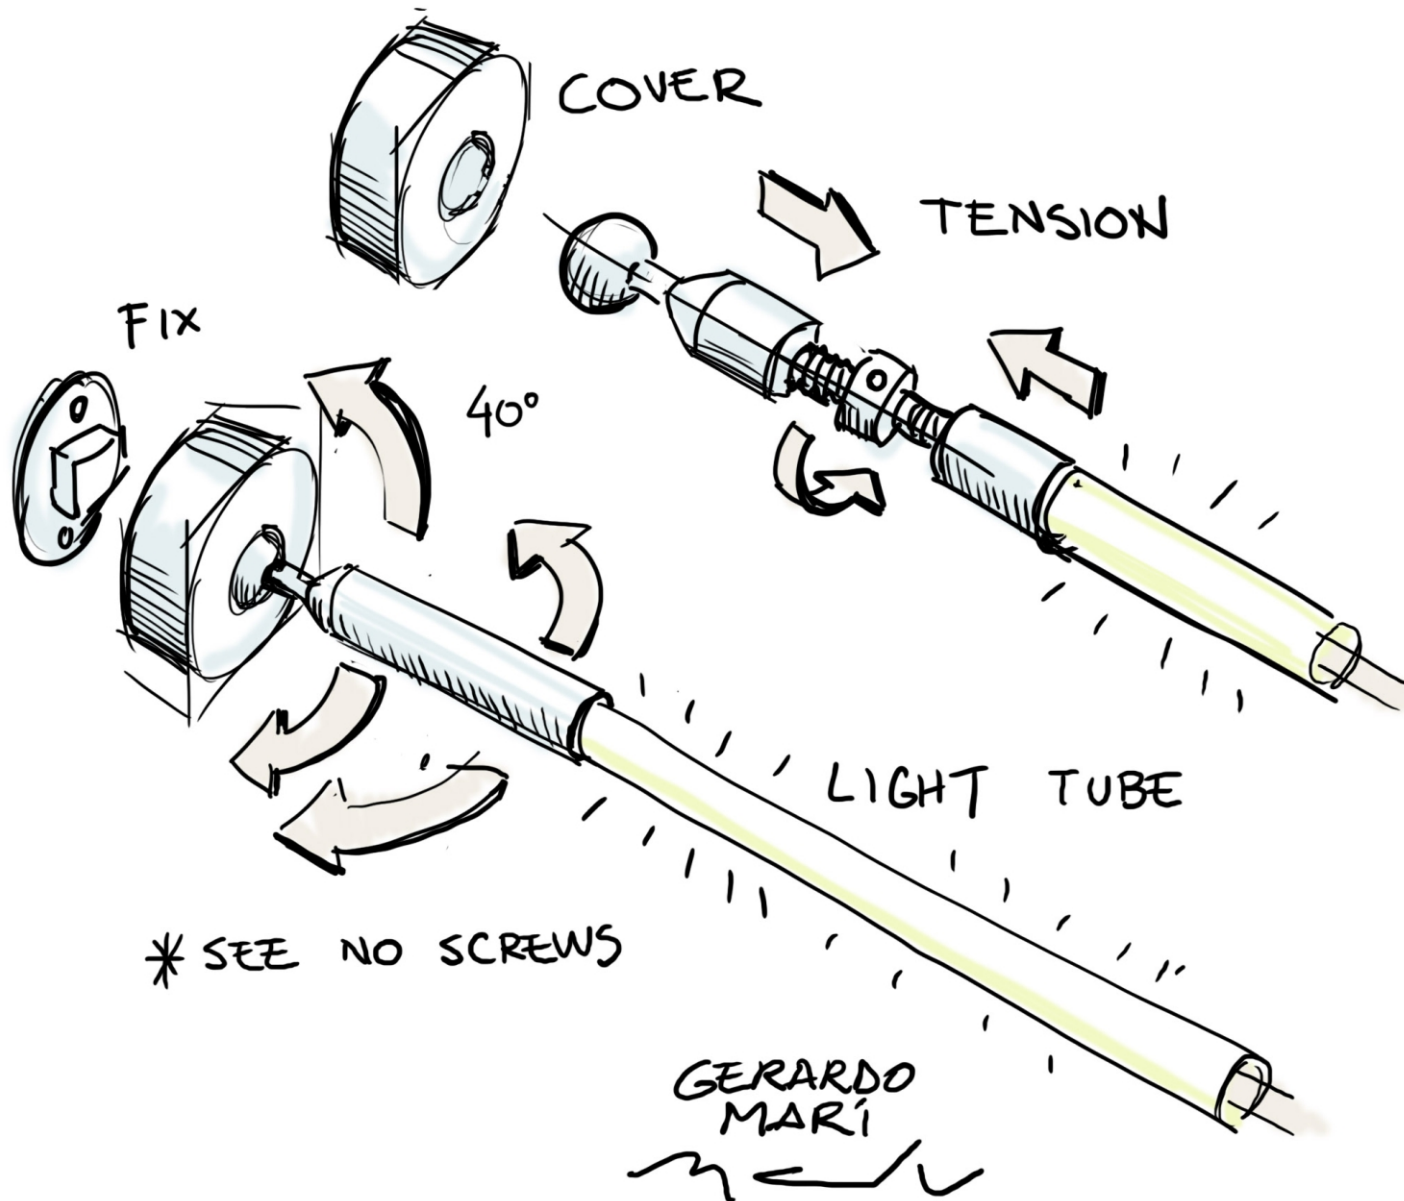

LINEA WALL-WALL *terminal connection*

LINEA WALL-WALL *terminal connection*

LINEA WALL-WALL *silicon diffuser*

harmonic steel strip support + strip led 48V custom

mounting silicon diffuser

LINEA WALL-WALL *dimensions / light source*

LIGHT SOURCE

1 m.	LED 20W	48V	2700°K / 1700 Lumen 3000°K / 1900 Lumen	CRI 90 CRI 90	6 m.	LED 120W	48V	2700°K / 10200 Lumen 3000°K / 11400 Lumen	CRI 90 CRI 90
2 m.	LED 40W	48V	2700°K / 3400 Lumen 3000°K / 3800 Lumen	CRI 90 CRI 90	7 m.	LED 140W	48V	2700°K / 11900 Lumen 3000°K / 13300 Lumen	CRI 90 CRI 90
3 m.	LED 60W	48V	2700°K / 5100 Lumen 3000°K / 5700 Lumen	CRI 90 CRI 90	8 m.	LED 160W	48V	2700°K / 13600 Lumen 3000°K / 15200 Lumen	CRI 90 CRI 90
4 m.	LED 80W	48V	2700°K / 6800 Lumen 3000°K / 7600 Lumen	CRI 90 CRI 90	9 m.	LED 180W	48V	2700°K / 15300 Lumen 3000°K / 17100 Lumen	CRI 90 CRI 90
5 m.	LED 100W	48V	2700°K / 8500 Lumen 3000°K / 9500 Lumen	CRI 90 CRI 90	10 m.	LED 200W	48V	2700°K / 17000 Lumen 3000°K / 19000 Lumen	CRI 90 CRI 90

WALL-WALL VERSION

CEILING VERSION

LINEA SURFACE MOUNTING

LINEA

surface mounting

wall / ceiling support

LINEA SURFACE MOUNTING

LINEA SURFACE MOUNTING

LINEA SURFACE MOUNTING

LINEA SURFACE MOUNTING

LINEA SURFACE MOUNTING

project

LINEA SURFACE MOUNTING

LINEA SURFACE MOUNTING

LINEA SURFACE MOUNTING *dimensions / light source*

LIGHT SOURCE