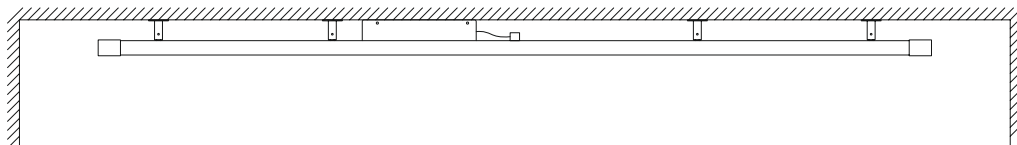

LINEA SURFACE MOUNTING *driver options*

Case F

remote driver

Case G

on-board driver

LINEA VERTICAL SUSPENSION

LINEA VERTICAL SUSPENSION

max height = 3 m