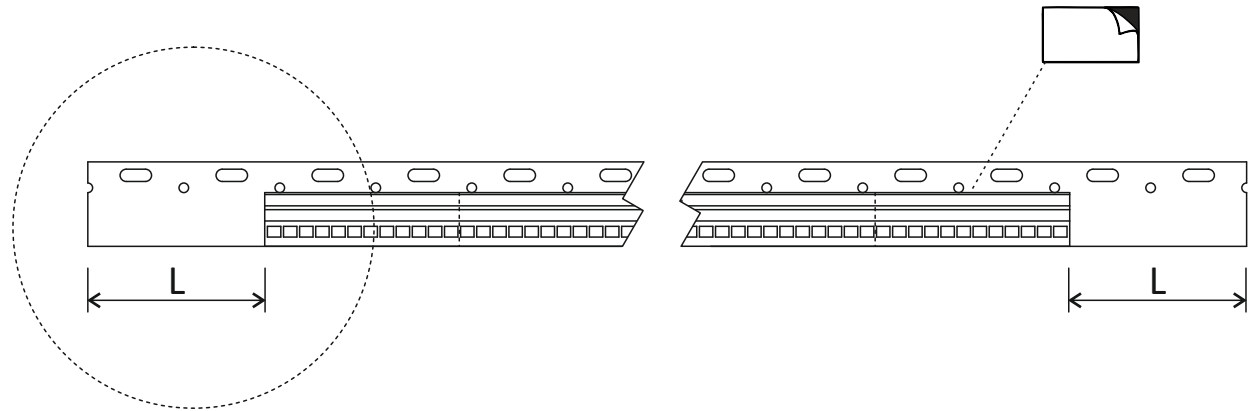

LINEA WALL-WALL *terminal connection*

LINEA WALL-WALL *terminal connection*

LINEA WALL-WALL *silicon diffuser*

harmonic steel strip support + strip led 48V custom

mounting silicon diffuser

LINEA WALL-WALL *dimensions / light source*

WALL-WALL VERSION

CEILING VERSION

LINEA SURFACE MOUNTING

LINEA

surface mounting

wall / ceiling support

LINEA SURFACE MOUNTING

LINEA SURFACE MOUNTING

LINEA SURFACE MOUNTING

LINEA SURFACE MOUNTING

LINEA SURFACE MOUNTING

project

LINEA SURFACE MOUNTING

LINEA SURFACE MOUNTING

LINEA SURFACE MOUNTING *dimensions / light source*

LIGHT SOURCE