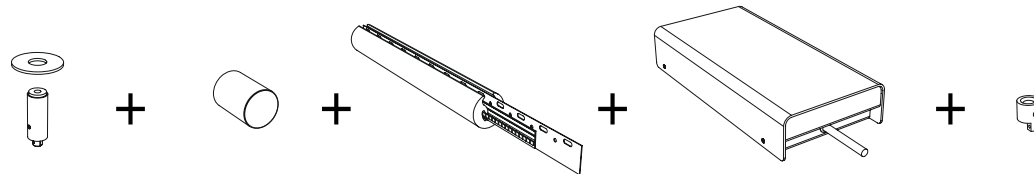

LINEA SURFACE MOUNTING *driver options*

Case F

remote driver

Case G

on-board driver