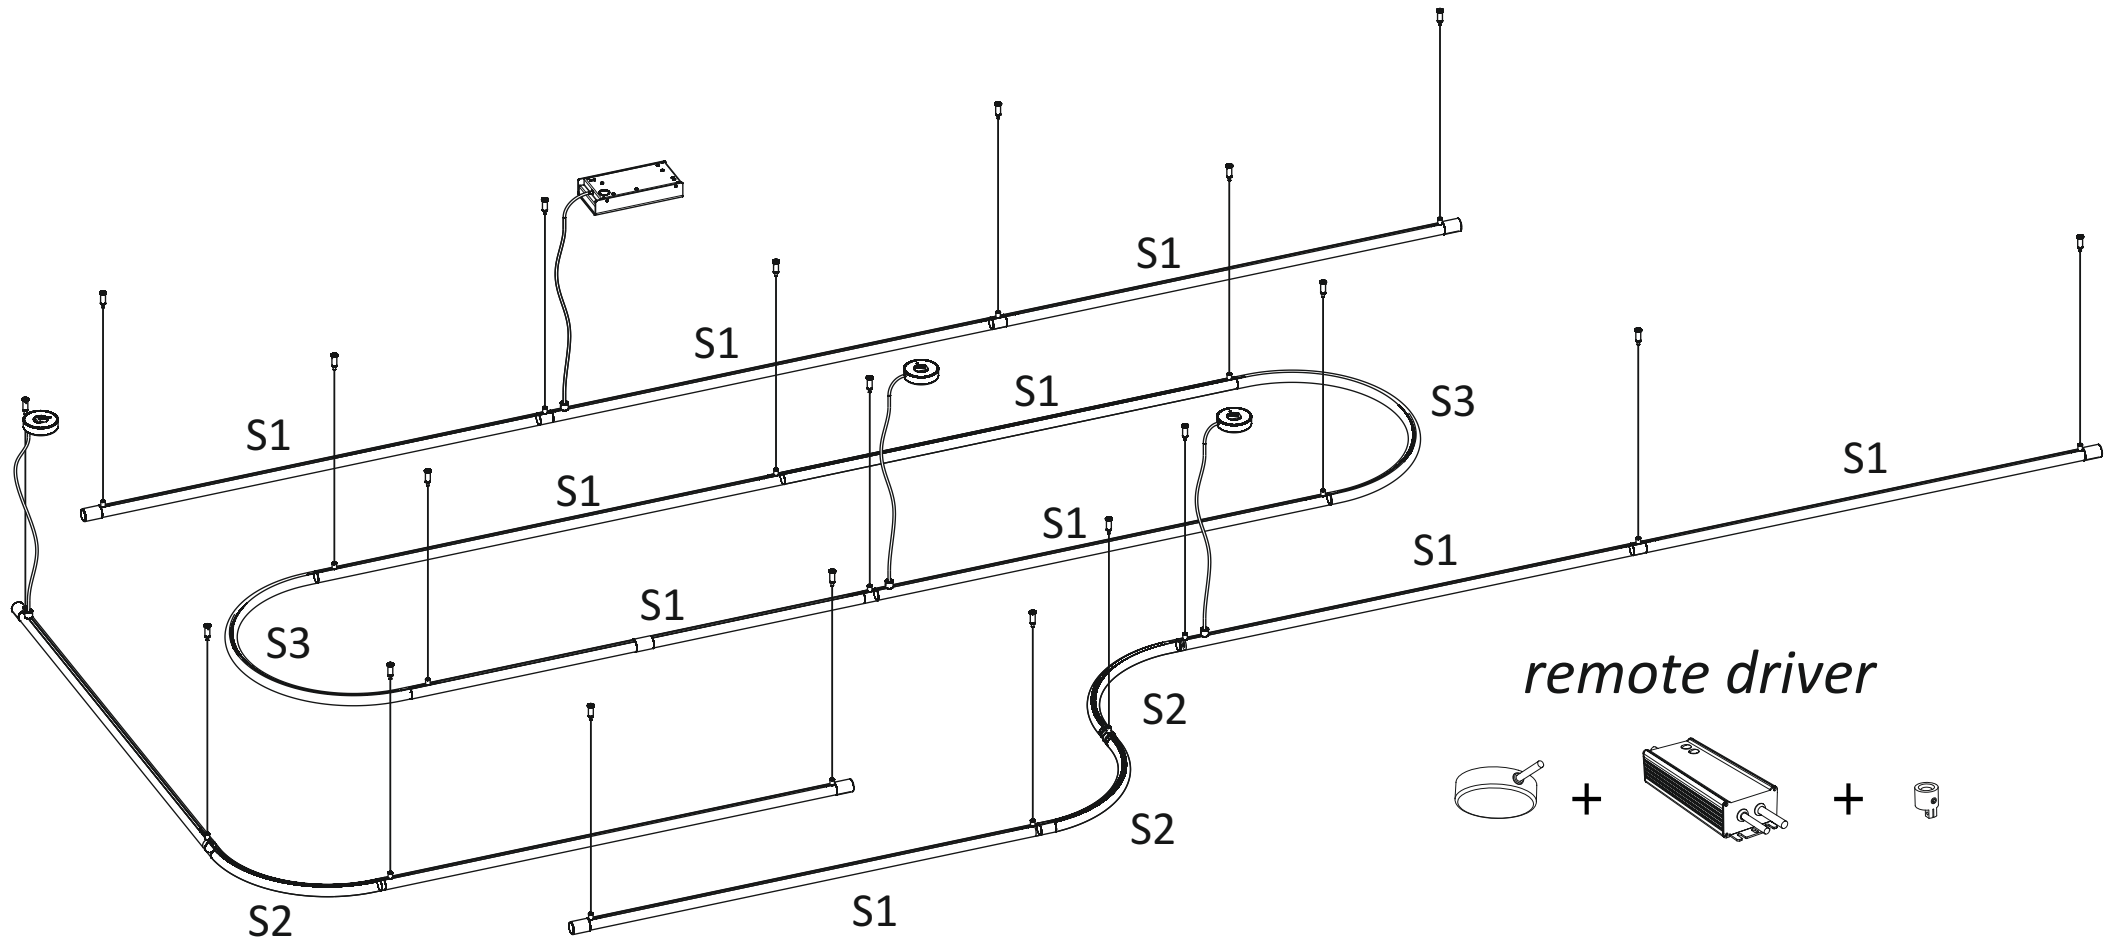

LINEA SURFACE MOUNTING *driver options*

Case F

remote driver

Case G

on-board driver

LINEA VERTICAL SUSPENSION

LINEA VERTICAL SUSPENSION

max height = 3 m

3 m. LED 60W 48V
2700°K / 5100 Lumen CRI 90
3000°K / 5700 Lumen CRI 90

LINEA HORIZONTAL SUSPENSION

LINEA HORIZONTAL SUSPENSION *system modules*

S2

S1

S3

LINEA HORIZONTAL SUSPENSION *system modules*

LINEA HORIZONTAL SUSPENSION *system modules*

remote driver

on-board driver

LINEA HORIZONTAL SUSPENSION *system modules*

LINEA HORIZONTAL SUSPENSION *system modules*

MODULE S1 120 cm + MODULE S1 120 cm

LINEA HORIZONTAL SUSPENSION *system modules*

S1

S1