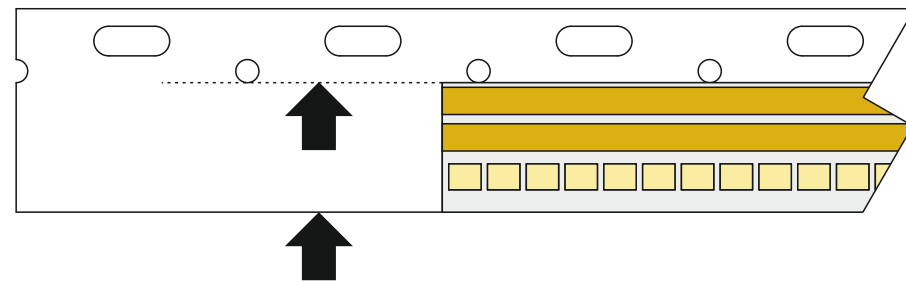

LINEA WALL-WALL *terminal connection*

LINEA WALL-WALL *terminal connection*

LINEA WALL-WALL *silicon diffuser*

harmonic steel strip support + strip led 48V custom

mounting silicon diffuser

LINEA WALL-WALL *dimensions / light source*

WALL-WALL VERSION

CEILING VERSION

LINEA SURFACE MOUNTING

LINEA

surface mounting

wall / ceiling support

LINEA SURFACE MOUNTING

LINEA SURFACE MOUNTING