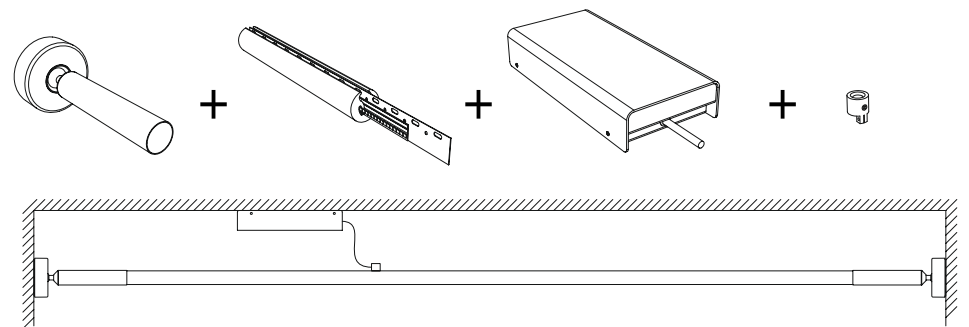

LINEA WALL-WALL *on-board driver options*