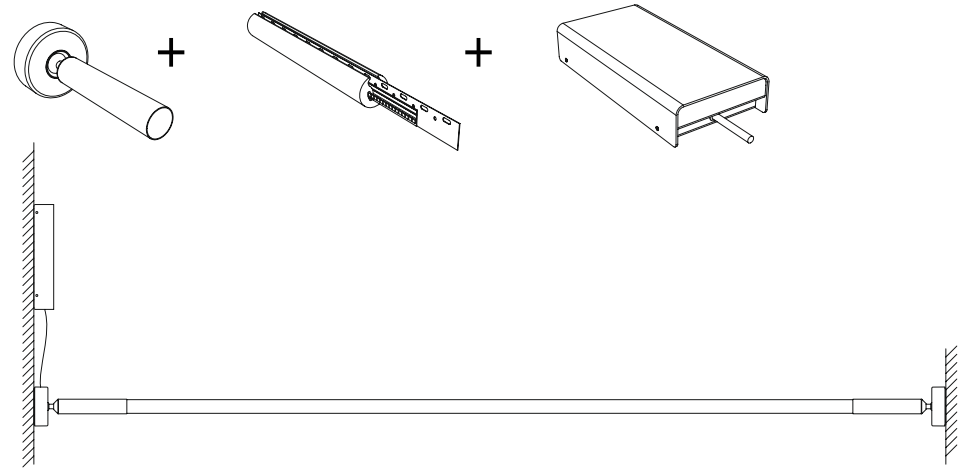

LINEA WALL-WALL *on-board driver options*