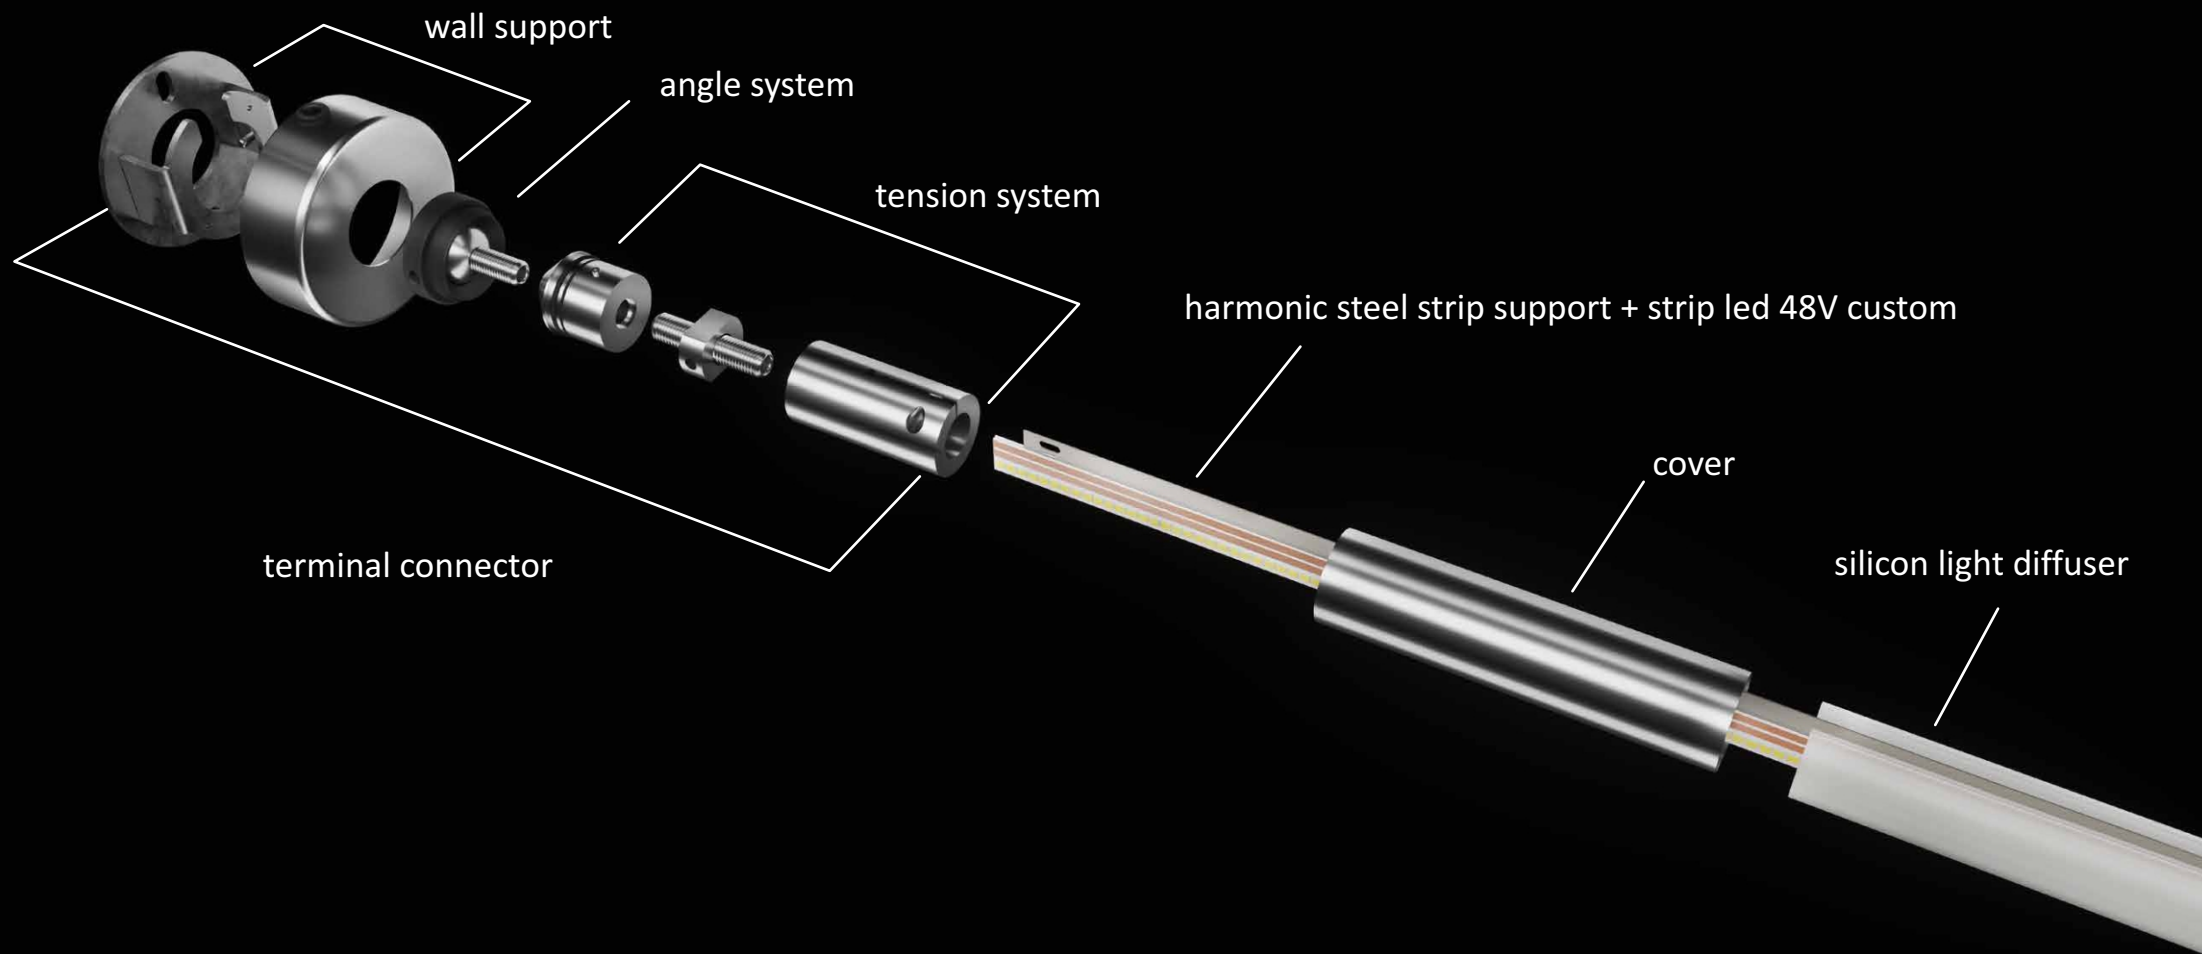

LINEA WALL-WALL *terminal connection*

LINEA WALL-WALL *terminal connection*

LINEA WALL-WALL *silicon diffuser*

harmonic steel strip support + strip led 48V custom

mounting silicon diffuser

LINEA WALL-WALL *dimensions / light source*

WALL-WALL VERSION

CEILING VERSION

LINEA SURFACE MOUNTING

LINEA

surface mounting

wall / ceiling support

LINEA SURFACE MOUNTING

LINEA SURFACE MOUNTING

LINEA SURFACE MOUNTING

LINEA SURFACE MOUNTING

LINEA SURFACE MOUNTING

project

LINEA SURFACE MOUNTING

LINEA SURFACE MOUNTING

LINEA SURFACE MOUNTING *dimensions / light source*

LIGHT SOURCE

LINEA SURFACE MOUNTING *driver options*

Case F

remote driver

Case G

on-board driver

LINEA VERTICAL SUSPENSION

LINEA VERTICAL SUSPENSION

max height = 3 m