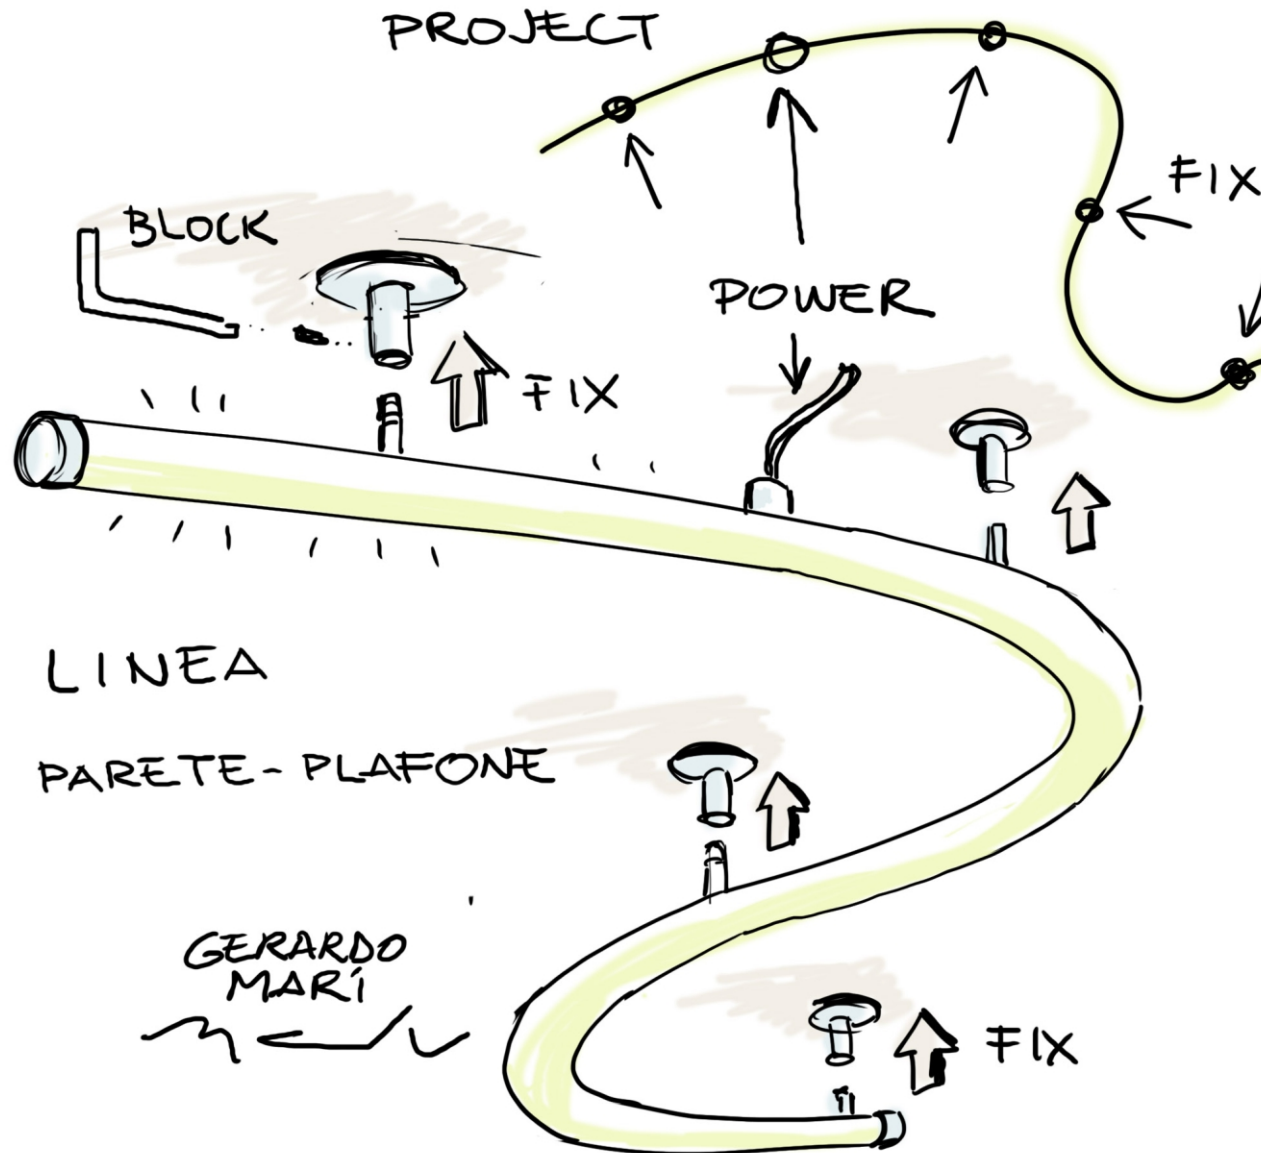

LINEA WALL-WALL *terminal connection*

LINEA WALL-WALL *terminal connection*

LINEA WALL-WALL *silicon diffuser*

harmonic steel strip support + strip led 48V custom

mounting silicon diffuser

LINEA WALL-WALL *dimensions / light source*

LINEA WALL-WALL *on-board driver options*

Case D

Case E

LINEA WALL-WALL *remote driver options*

Case A

Case B

Case C

LINEA SYSTEM

WALL-WALL VERSION

CEILING VERSION

LINEA SURFACE MOUNTING

LINEA

surface mounting

wall / ceiling support

LINEA SURFACE MOUNTING

LINEA SURFACE MOUNTING

LINEA SURFACE MOUNTING

LINEA SURFACE MOUNTING

LINEA SURFACE MOUNTING

project

LINEA SURFACE MOUNTING

LINEA SURFACE MOUNTING

LINEA SURFACE MOUNTING *dimensions / light source*

LIGHT SOURCE