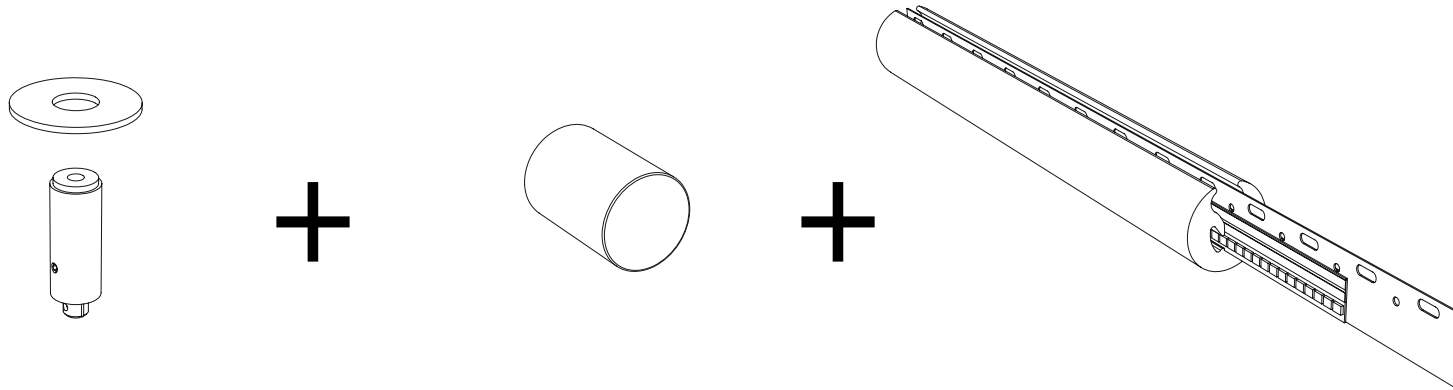

LINEA WALL-WALL *terminal connection*

LINEA WALL-WALL *terminal connection*

LINEA WALL-WALL *silicon diffuser*

harmonic steel strip support + strip led 48V custom

mounting silicon diffuser

LINEA WALL-WALL *dimensions / light source*

LIGHT SOURCE

1 m.	LED 20W	48V	2700°K / 1700 Lumen 3000°K / 1900 Lumen	CRI 90 CRI 90	6 m.	LED 120W	48V	2700°K / 10200 Lumen 3000°K / 11400 Lumen	CRI 90 CRI 90
2 m.	LED 40W	48V	2700°K / 3400 Lumen 3000°K / 3800 Lumen	CRI 90 CRI 90	7 m.	LED 140W	48V	2700°K / 11900 Lumen 3000°K / 13300 Lumen	CRI 90 CRI 90
3 m.	LED 60W	48V	2700°K / 5100 Lumen 3000°K / 5700 Lumen	CRI 90 CRI 90	8 m.	LED 160W	48V	2700°K / 13600 Lumen 3000°K / 15200 Lumen	CRI 90 CRI 90
4 m.	LED 80W	48V	2700°K / 6800 Lumen 3000°K / 7600 Lumen	CRI 90 CRI 90	9 m.	LED 180W	48V	2700°K / 15300 Lumen 3000°K / 17100 Lumen	CRI 90 CRI 90
5 m.	LED 100W	48V	2700°K / 8500 Lumen 3000°K / 9500 Lumen	CRI 90 CRI 90	10 m.	LED 200W	48V	2700°K / 17000 Lumen 3000°K / 19000 Lumen	CRI 90 CRI 90

LINEA WALL-WALL *on-board driver options*

Case D

Case E

LINEA WALL-WALL *remote driver options*

Case A

Case B

Case C

LINEA SYSTEM

WALL-WALL VERSION

CEILING VERSION

LINEA SURFACE MOUNTING

LINEA

surface mounting

wall / ceiling support

LINEA SURFACE MOUNTING

LINEA SURFACE MOUNTING