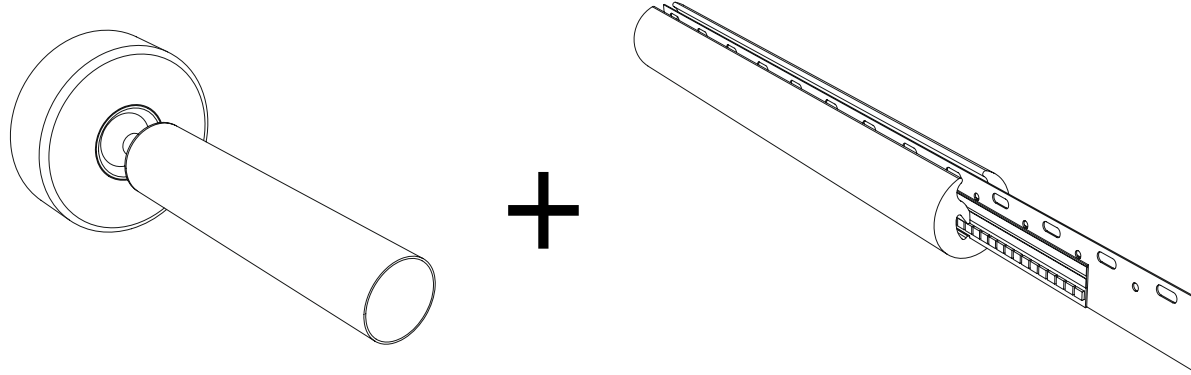

LINEA WALL-WALL *terminal connection*

LINEA WALL-WALL *terminal connection*

LINEA WALL-WALL *silicon diffuser*

harmonic steel strip support + strip led 48V custom

mounting silicon diffuser

LINEA WALL-WALL *dimensions / light source*

LIGHT SOURCE

1 m.	LED 20W	48V	2700°K / 1700 Lumen 3000°K / 1900 Lumen	CRI 90 CRI 90	6 m.	LED 120W	48V	2700°K / 10200 Lumen 3000°K / 11400 Lumen	CRI 90 CRI 90
2 m.	LED 40W	48V	2700°K / 3400 Lumen 3000°K / 3800 Lumen	CRI 90 CRI 90	7 m.	LED 140W	48V	2700°K / 11900 Lumen 3000°K / 13300 Lumen	CRI 90 CRI 90
3 m.	LED 60W	48V	2700°K / 5100 Lumen 3000°K / 5700 Lumen	CRI 90 CRI 90	8 m.	LED 160W	48V	2700°K / 13600 Lumen 3000°K / 15200 Lumen	CRI 90 CRI 90
4 m.	LED 80W	48V	2700°K / 6800 Lumen 3000°K / 7600 Lumen	CRI 90 CRI 90	9 m.	LED 180W	48V	2700°K / 15300 Lumen 3000°K / 17100 Lumen	CRI 90 CRI 90
5 m.	LED 100W	48V	2700°K / 8500 Lumen 3000°K / 9500 Lumen	CRI 90 CRI 90	10 m.	LED 200W	48V	2700°K / 17000 Lumen 3000°K / 19000 Lumen	CRI 90 CRI 90

LINEA WALL-WALL *on-board driver options*

Case D

Case E

LINEA WALL-WALL *remote driver options*

Case A

Case B

Case C

LINEA SYSTEM

WALL-WALL VERSION

CEILING VERSION

LINEA SURFACE MOUNTING

LINEA

surface mounting

wall / ceiling support

LINEA SURFACE MOUNTING

LINEA SURFACE MOUNTING