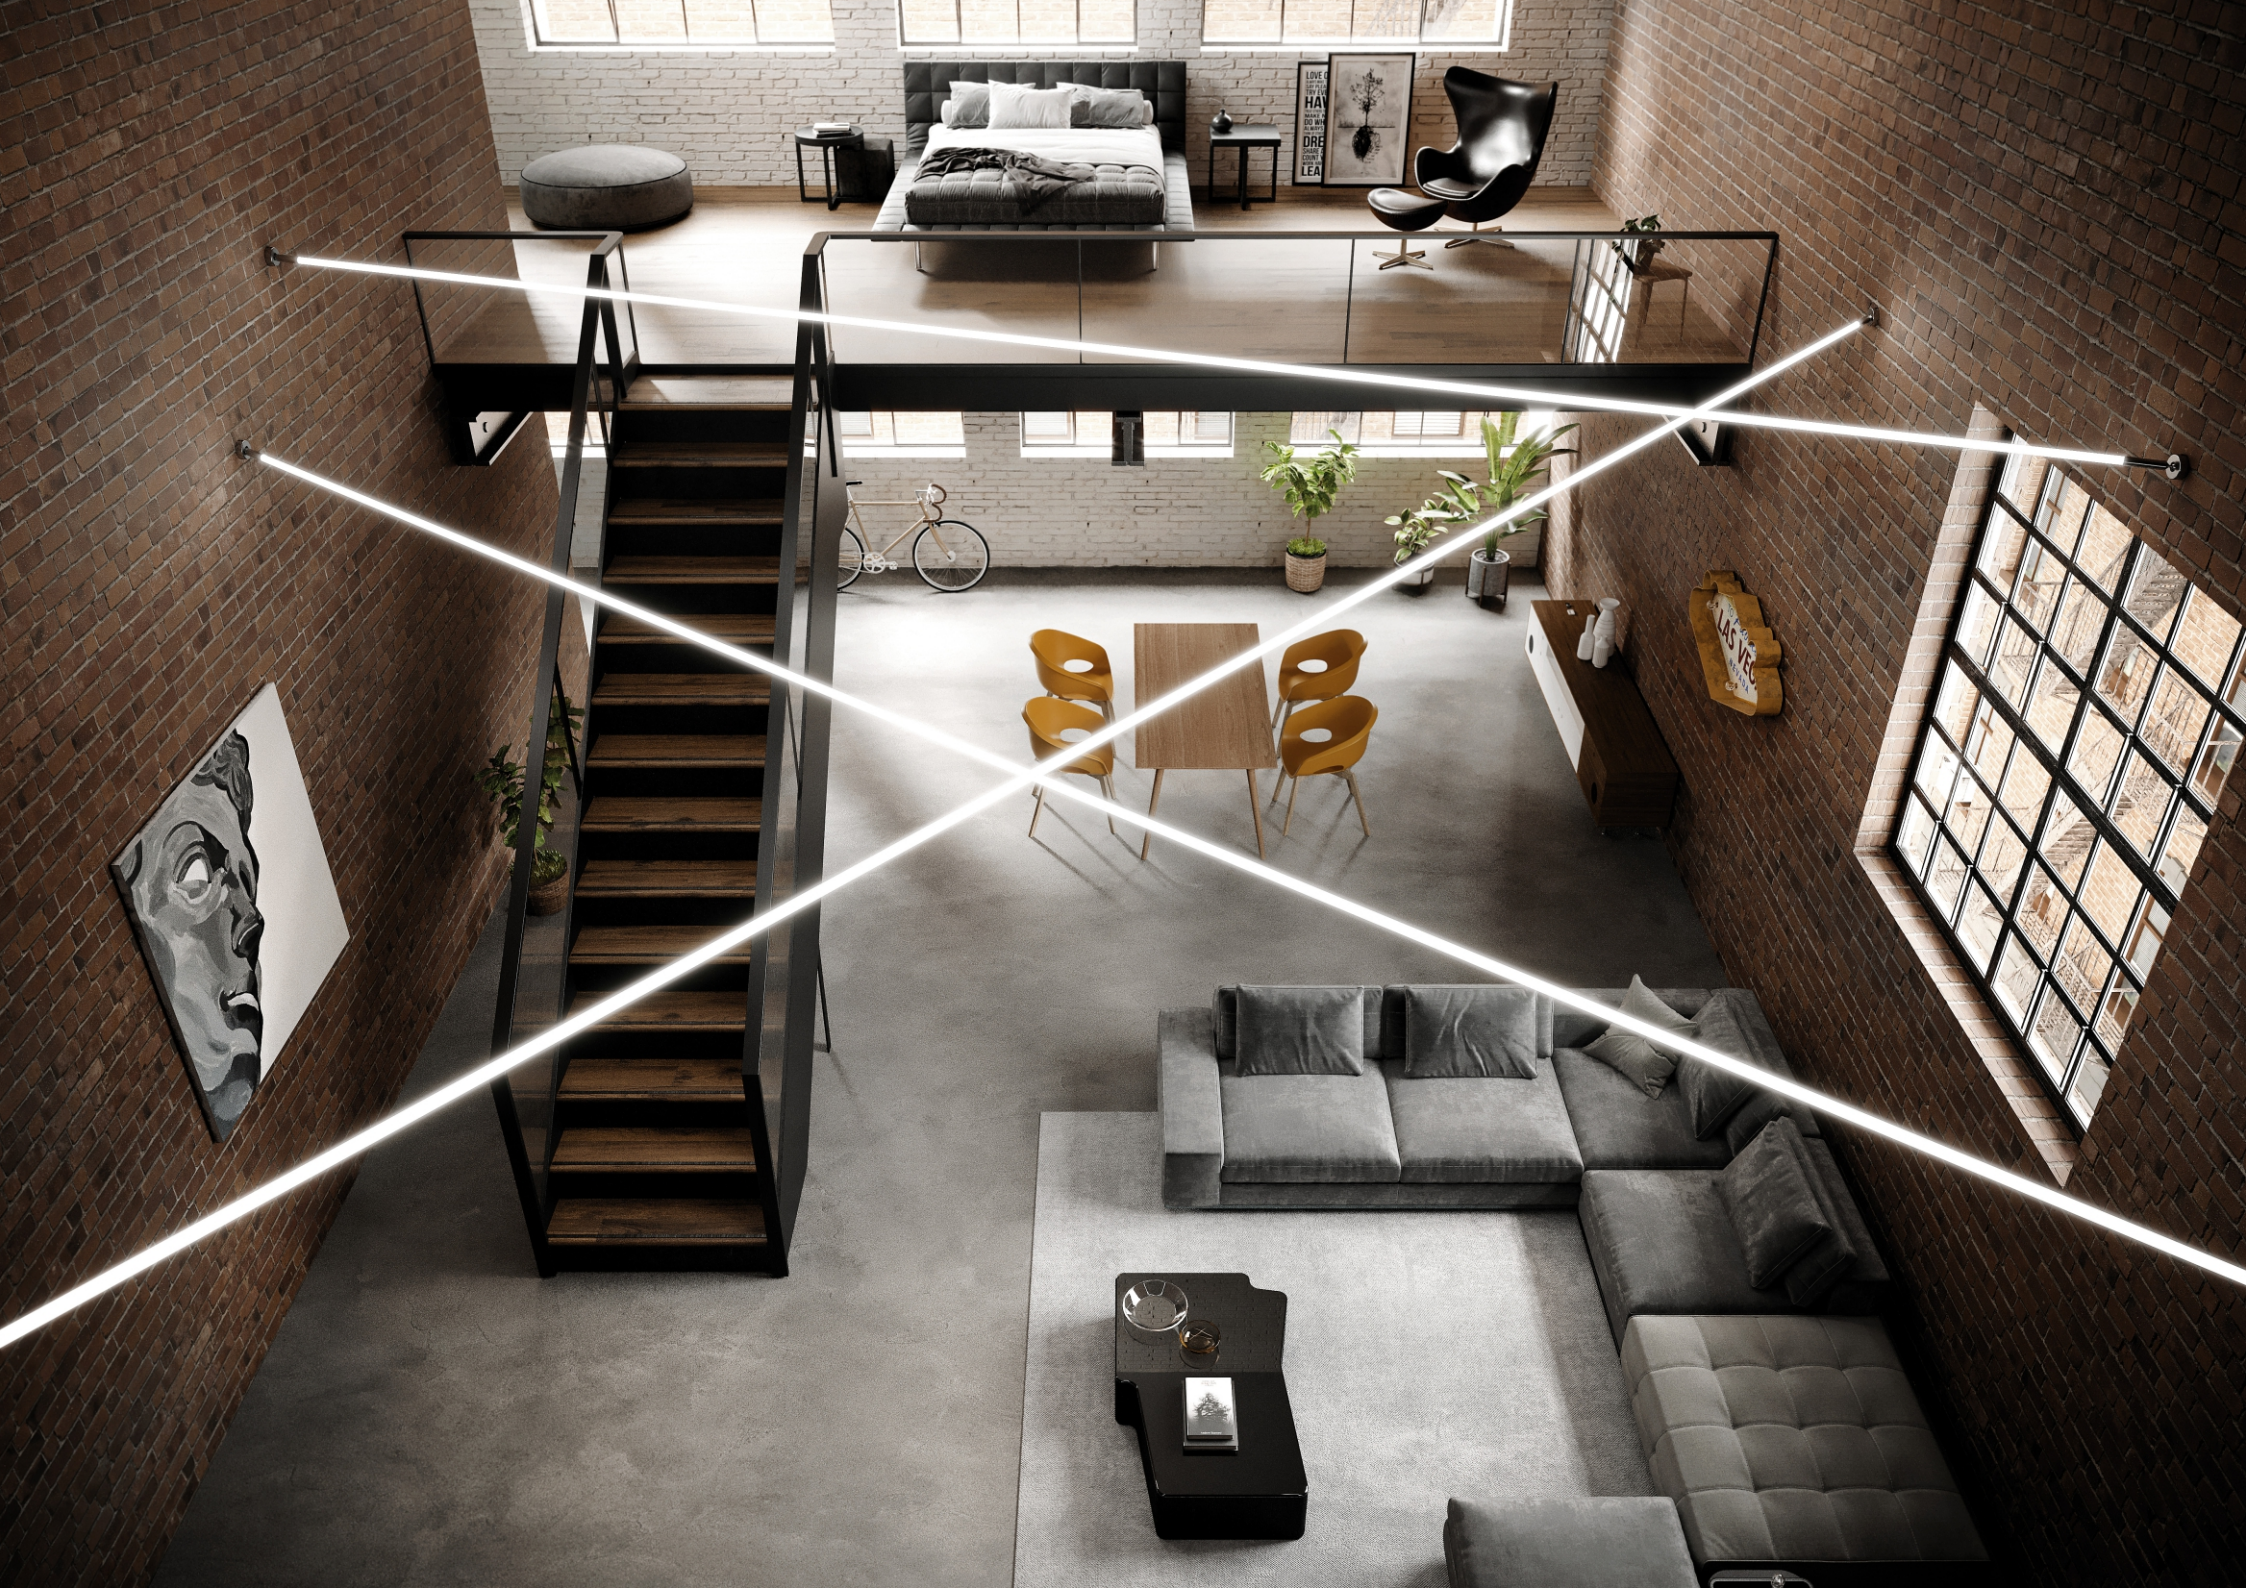

LINEA WALL-WALL *terminal connection*

LINEA WALL-WALL *terminal connection*

LINEA WALL-WALL *silicon diffuser*

harmonic steel strip support + strip led 48V custom

mounting silicon diffuser

LINEA WALL-WALL *dimensions / light source*

WALL-WALL VERSION

CEILING VERSION

LINEA SURFACE MOUNTING

LINEA

surface mounting

wall / ceiling support

LINEA SURFACE MOUNTING

LINEA SURFACE MOUNTING