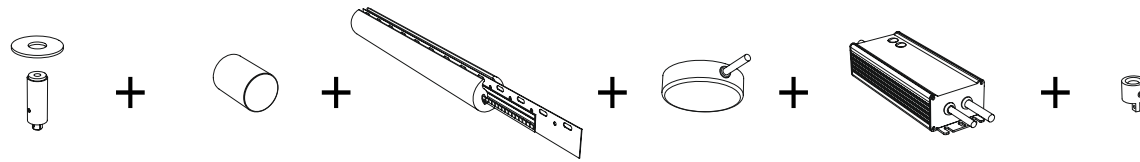

LINEA SURFACE MOUNTING *driver options*