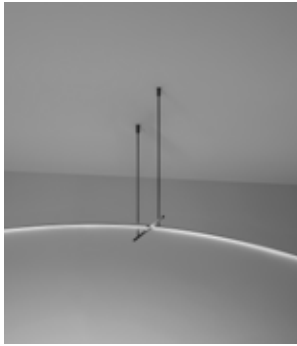

Petit by BMB Progetti

Plafoniera Versione A · Ceiling light Version A

PE CR **3** **4** XX X L **8** X 3 O I

Materiale · Material:
Ferro · Iron

Sorgente luminosa LED · LED Light source:
LED 32W 2600Lm 3000K (165 cm)
LED 40W 3270Lm 3000K (200 cm)
Dimmable DALI/Push