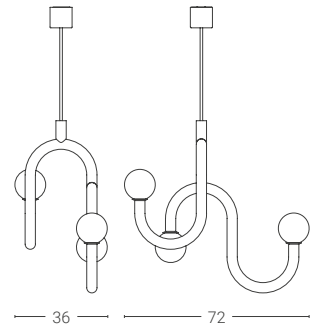

4 Finiture · Colours:

NX | BX | SH | VS | LS

Finiture disponibili solo in versione opaca
Finishes available only in matt version

Dimensione
Dimension (cm)

36 x 72

Prezzi IVA esclusa · Prices excluding VAT; Colore non a catalogo: su richiesta · Colour not in the catalog: on request;
Altri colori a catalogo · Other colours in the catalog: +10%

Prezzo · Price

838 €