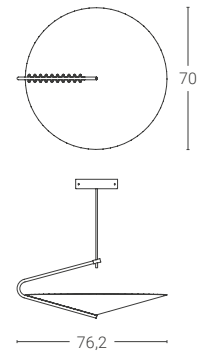

Dimmable DALI/Push

**4** Finiture · Colours:

**NX | BX | SH | VS | LS**

Finiture disponibili solo in versione opaca  
Finishes available only in matt version

**Dimensione**

Dimension (cm)

Ø70

**Prezzo · Price**