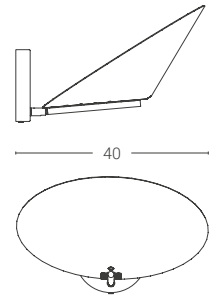

Dimmable DALI/Push

**4** Finiture · Colours:

**NX | BX | SH | VS | LS | LC**

Finiture disponibili solo in versione opaca  
Finishes available only in matt version

**Dimensione**

Dimension (cm)

40 cm

**Prezzo · Price**